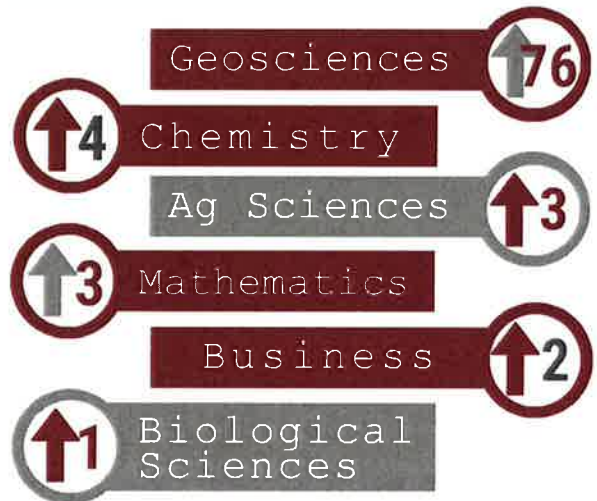

Leader in the State

Highest Ranked Institution in Mississippi

- ✓ **MSU ranks highest in the state** in overall R&D funding, and federal funding.
- ✓ **MSU is the #1 in the state** in Computer Science, Agricultural Science, Life Science, Mathematical Sciences, Psychology, Social Science and Education.
- ✓ **MSU has the largest total research personnel** in the state, including more than 600 PIs.

Over 50% of the state's research and development expenditures originate from Mississippi State University!

Making Gains

Six disciplines improved in rankings between 2016 and 2017

Noteworthy

MSU is a leader in the SEC in Social Science for the **6th** consecutive year.