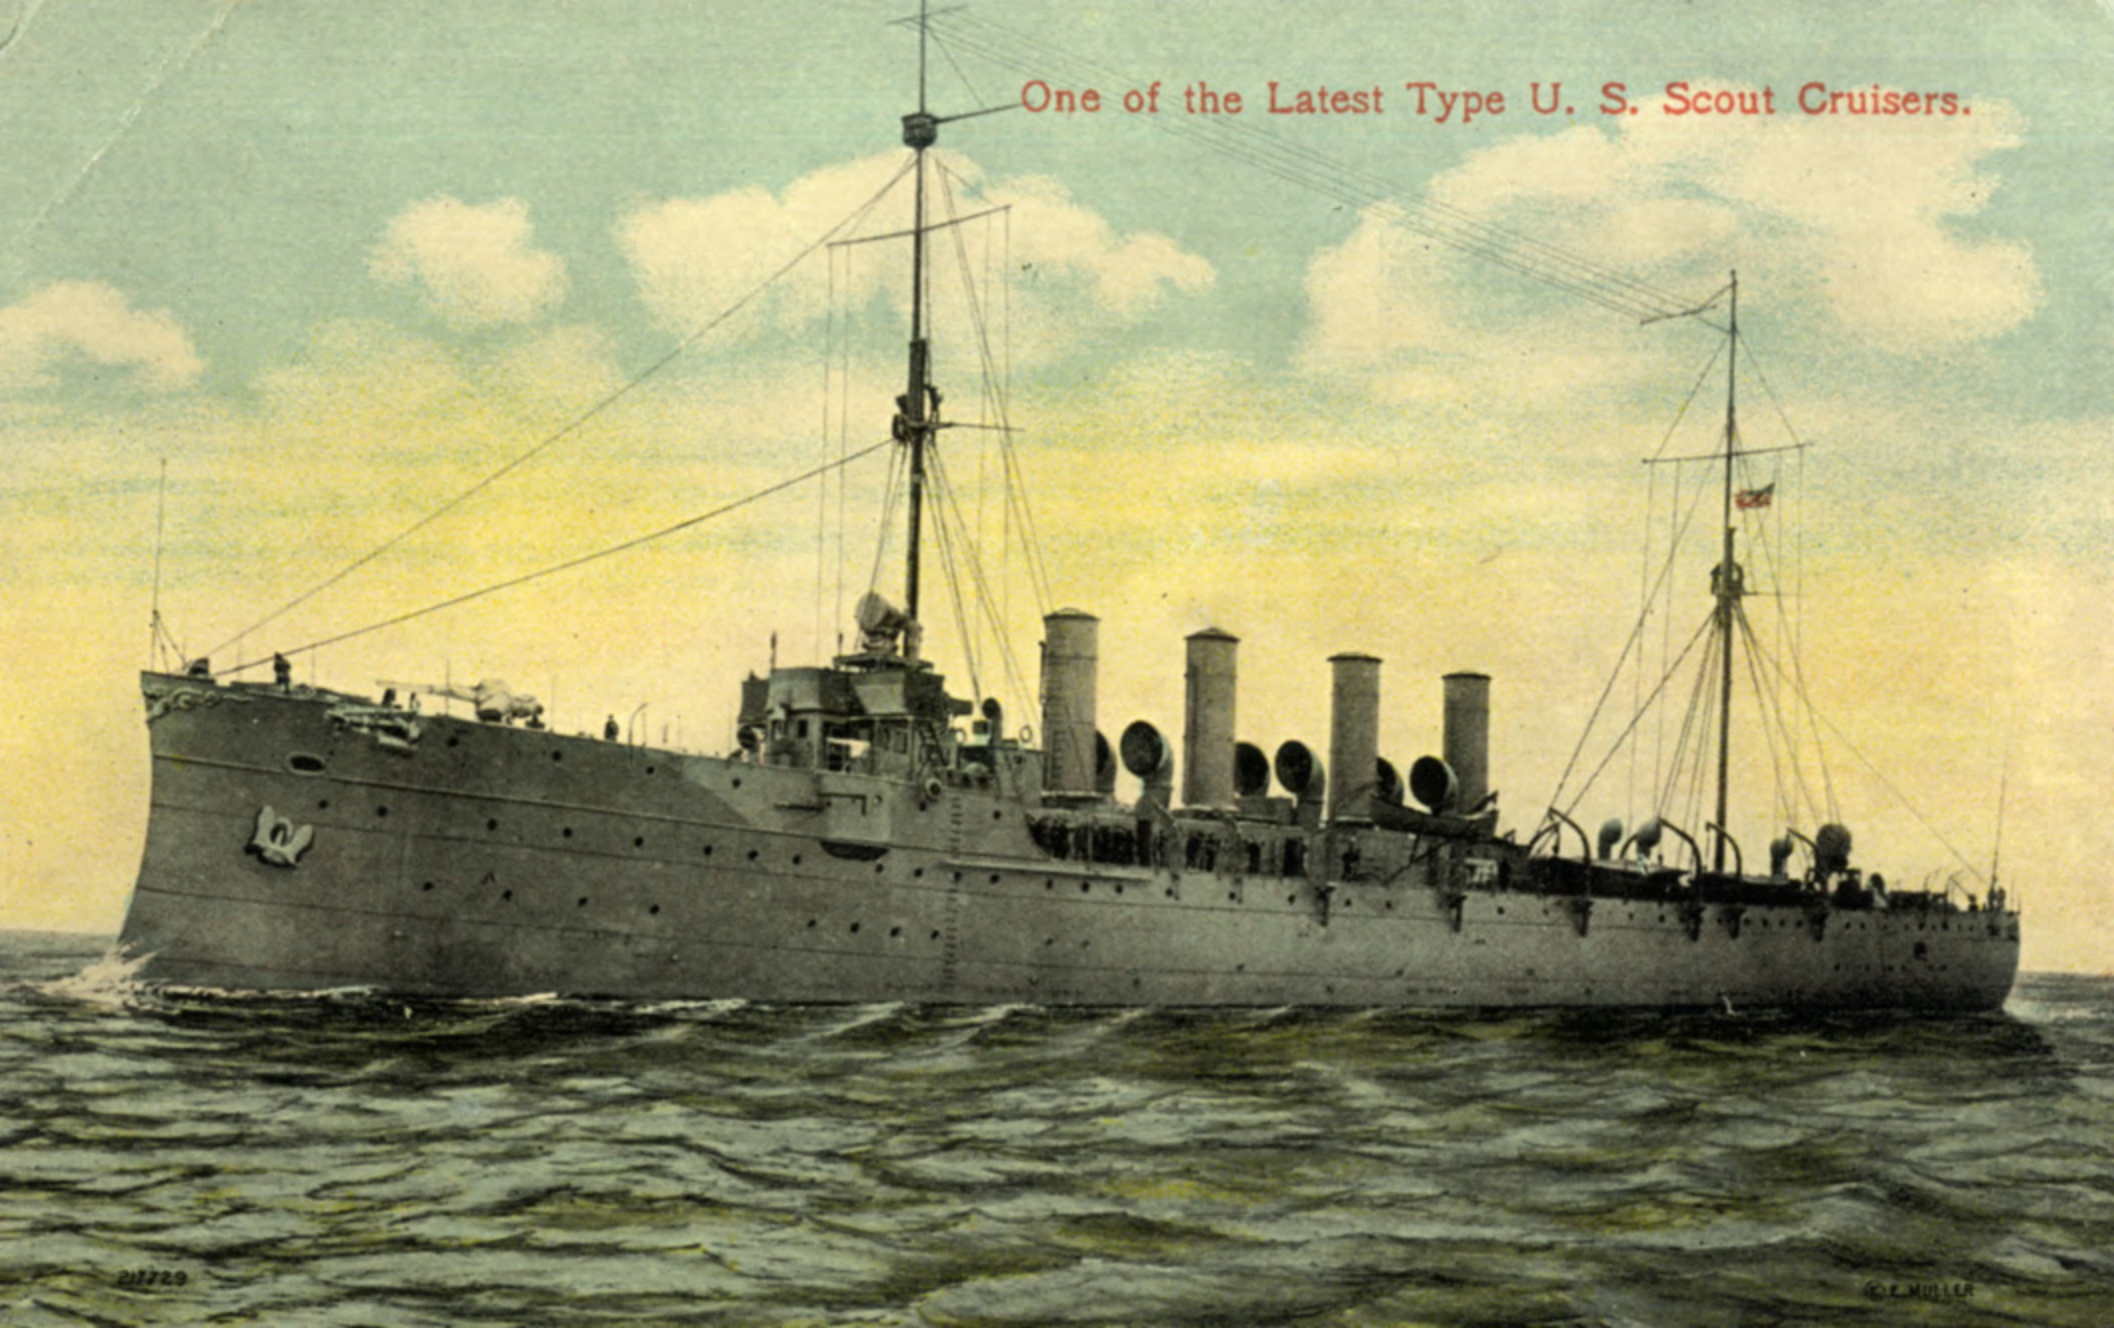

Mississippi State University

Scholars Junction

Navy and Battleship Postcards and
Photographs

United States Postcards and Photographs

1900

A United States Scout Cruiser on Open Water

Follow this and additional works at: <https://scholarsjunction.msstate.edu/mss-lampton-images-us-navy>

One of the Latest Type U. S. Scout Cruisers.

POST

CARD

217729—One of the Latest Type U. S. Scout Cruisers. Displacement, about 4700 tons; speed, $26\frac{1}{2}$ knots; 16,000 H. P. Length, 423 feet; beam, 47 ft.; draught, $19\frac{1}{4}$ ft. Crew of 373 men. Carries two 5 in. guns, six 3 in. guns and two smaller guns, with two 21 in. torpedo tubes. Armor belt, 2—1 in. Completed, 1908. Cost, \$1,625,000 without armament.