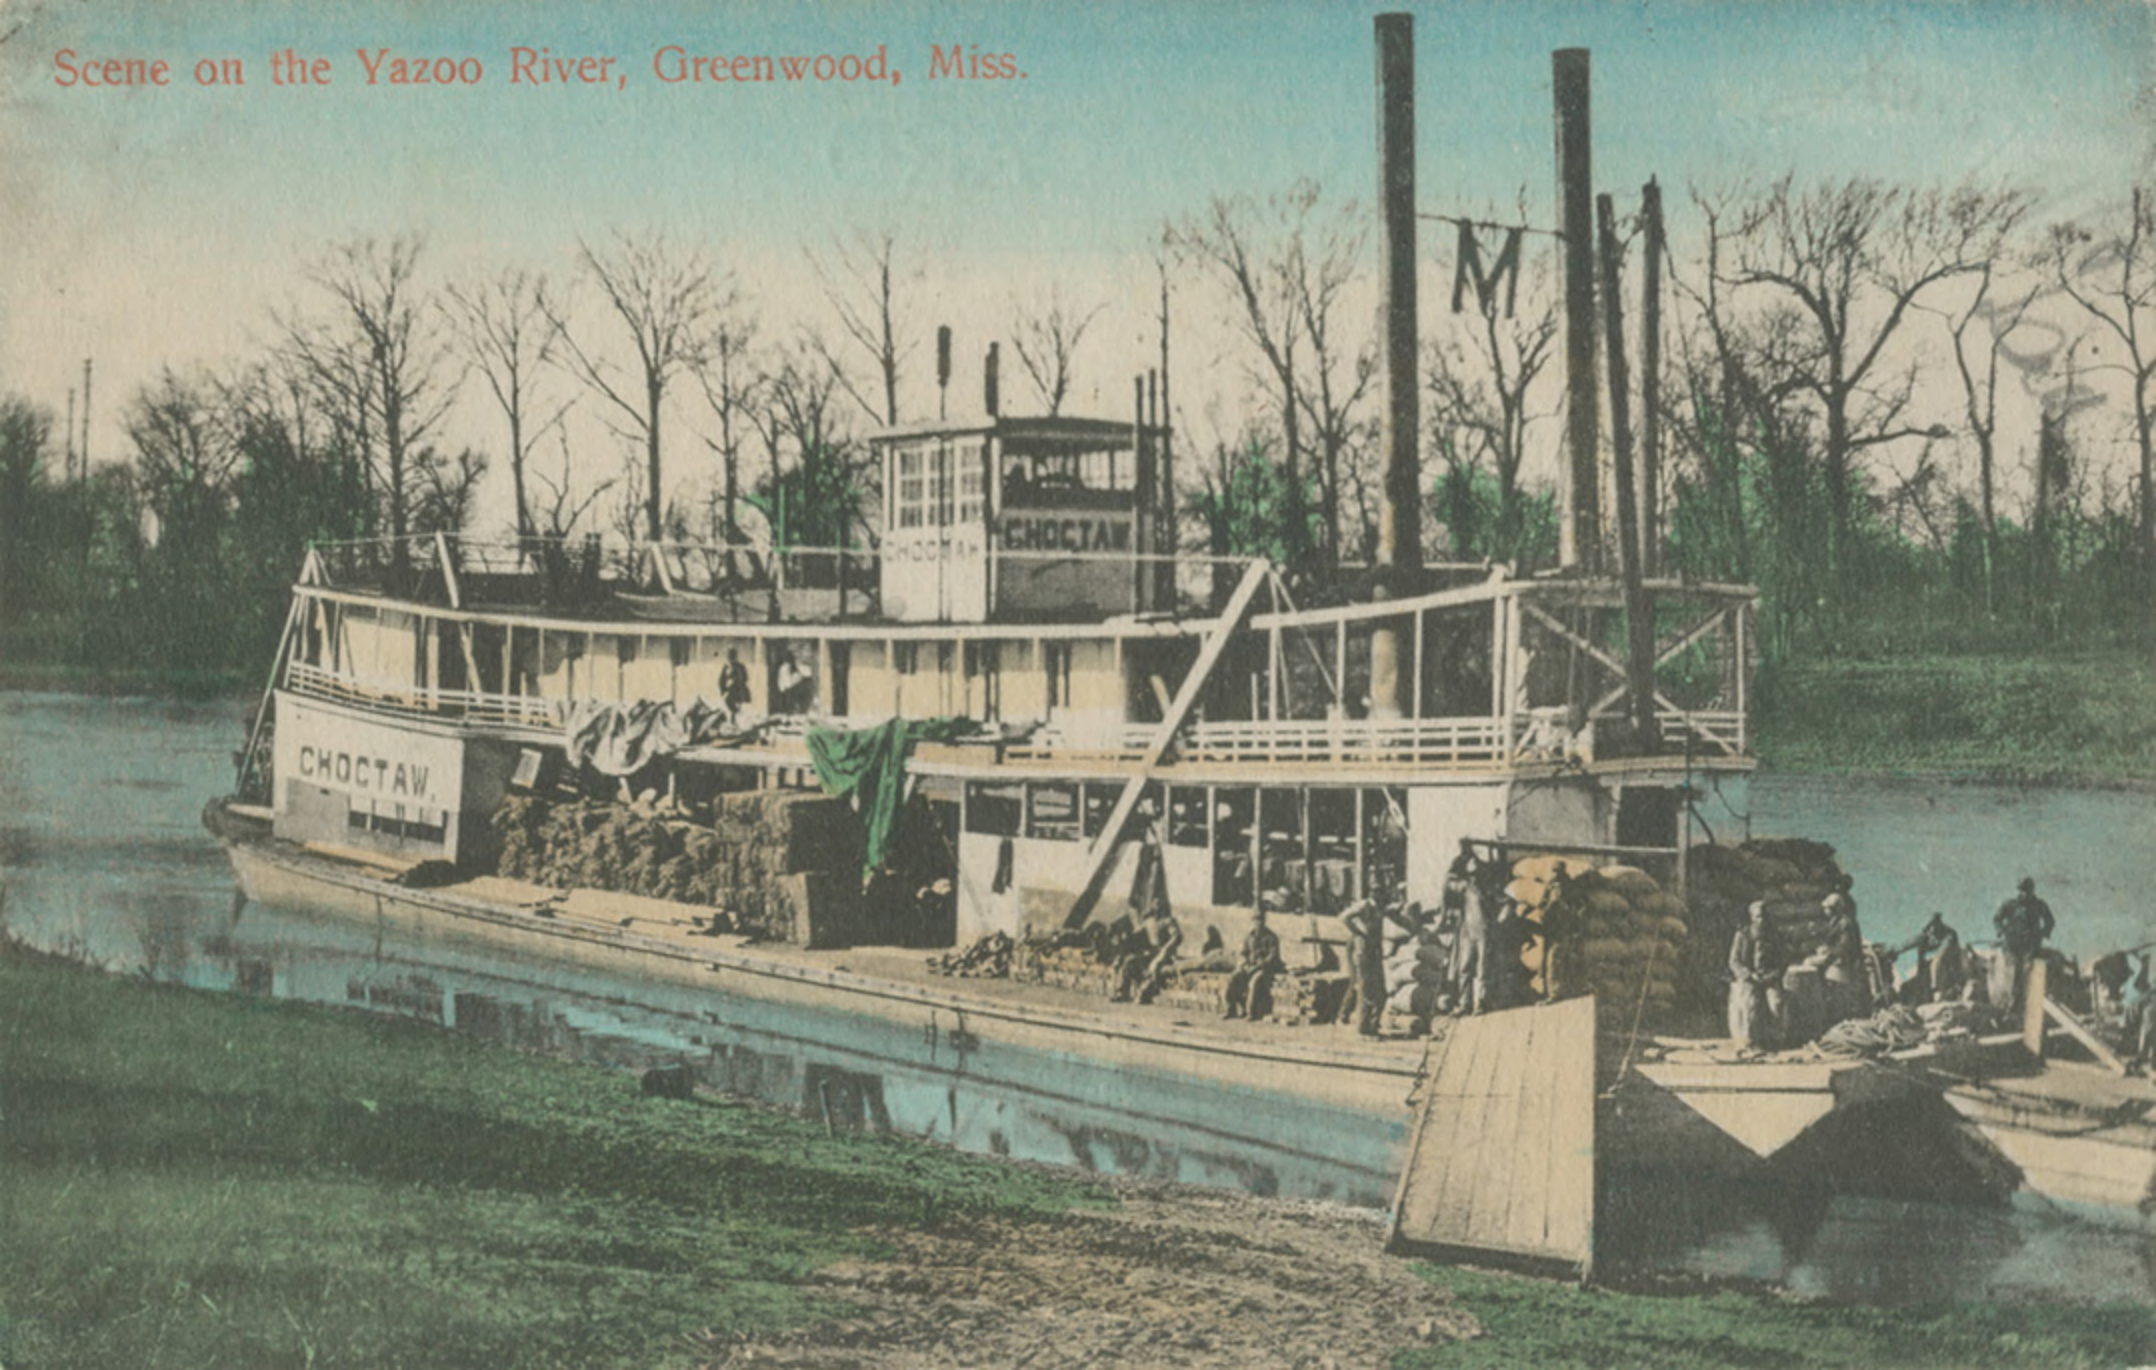

## Scene on the Yazoo River of the Choctaw Steamboat Greenwood, Mississippi

Follow this and additional works at: <https://scholarsjunction.msstate.edu/mss-lampton-images-ms-delta>

---

Scene on the Yazoo River, Greenwood, Miss.

70 -