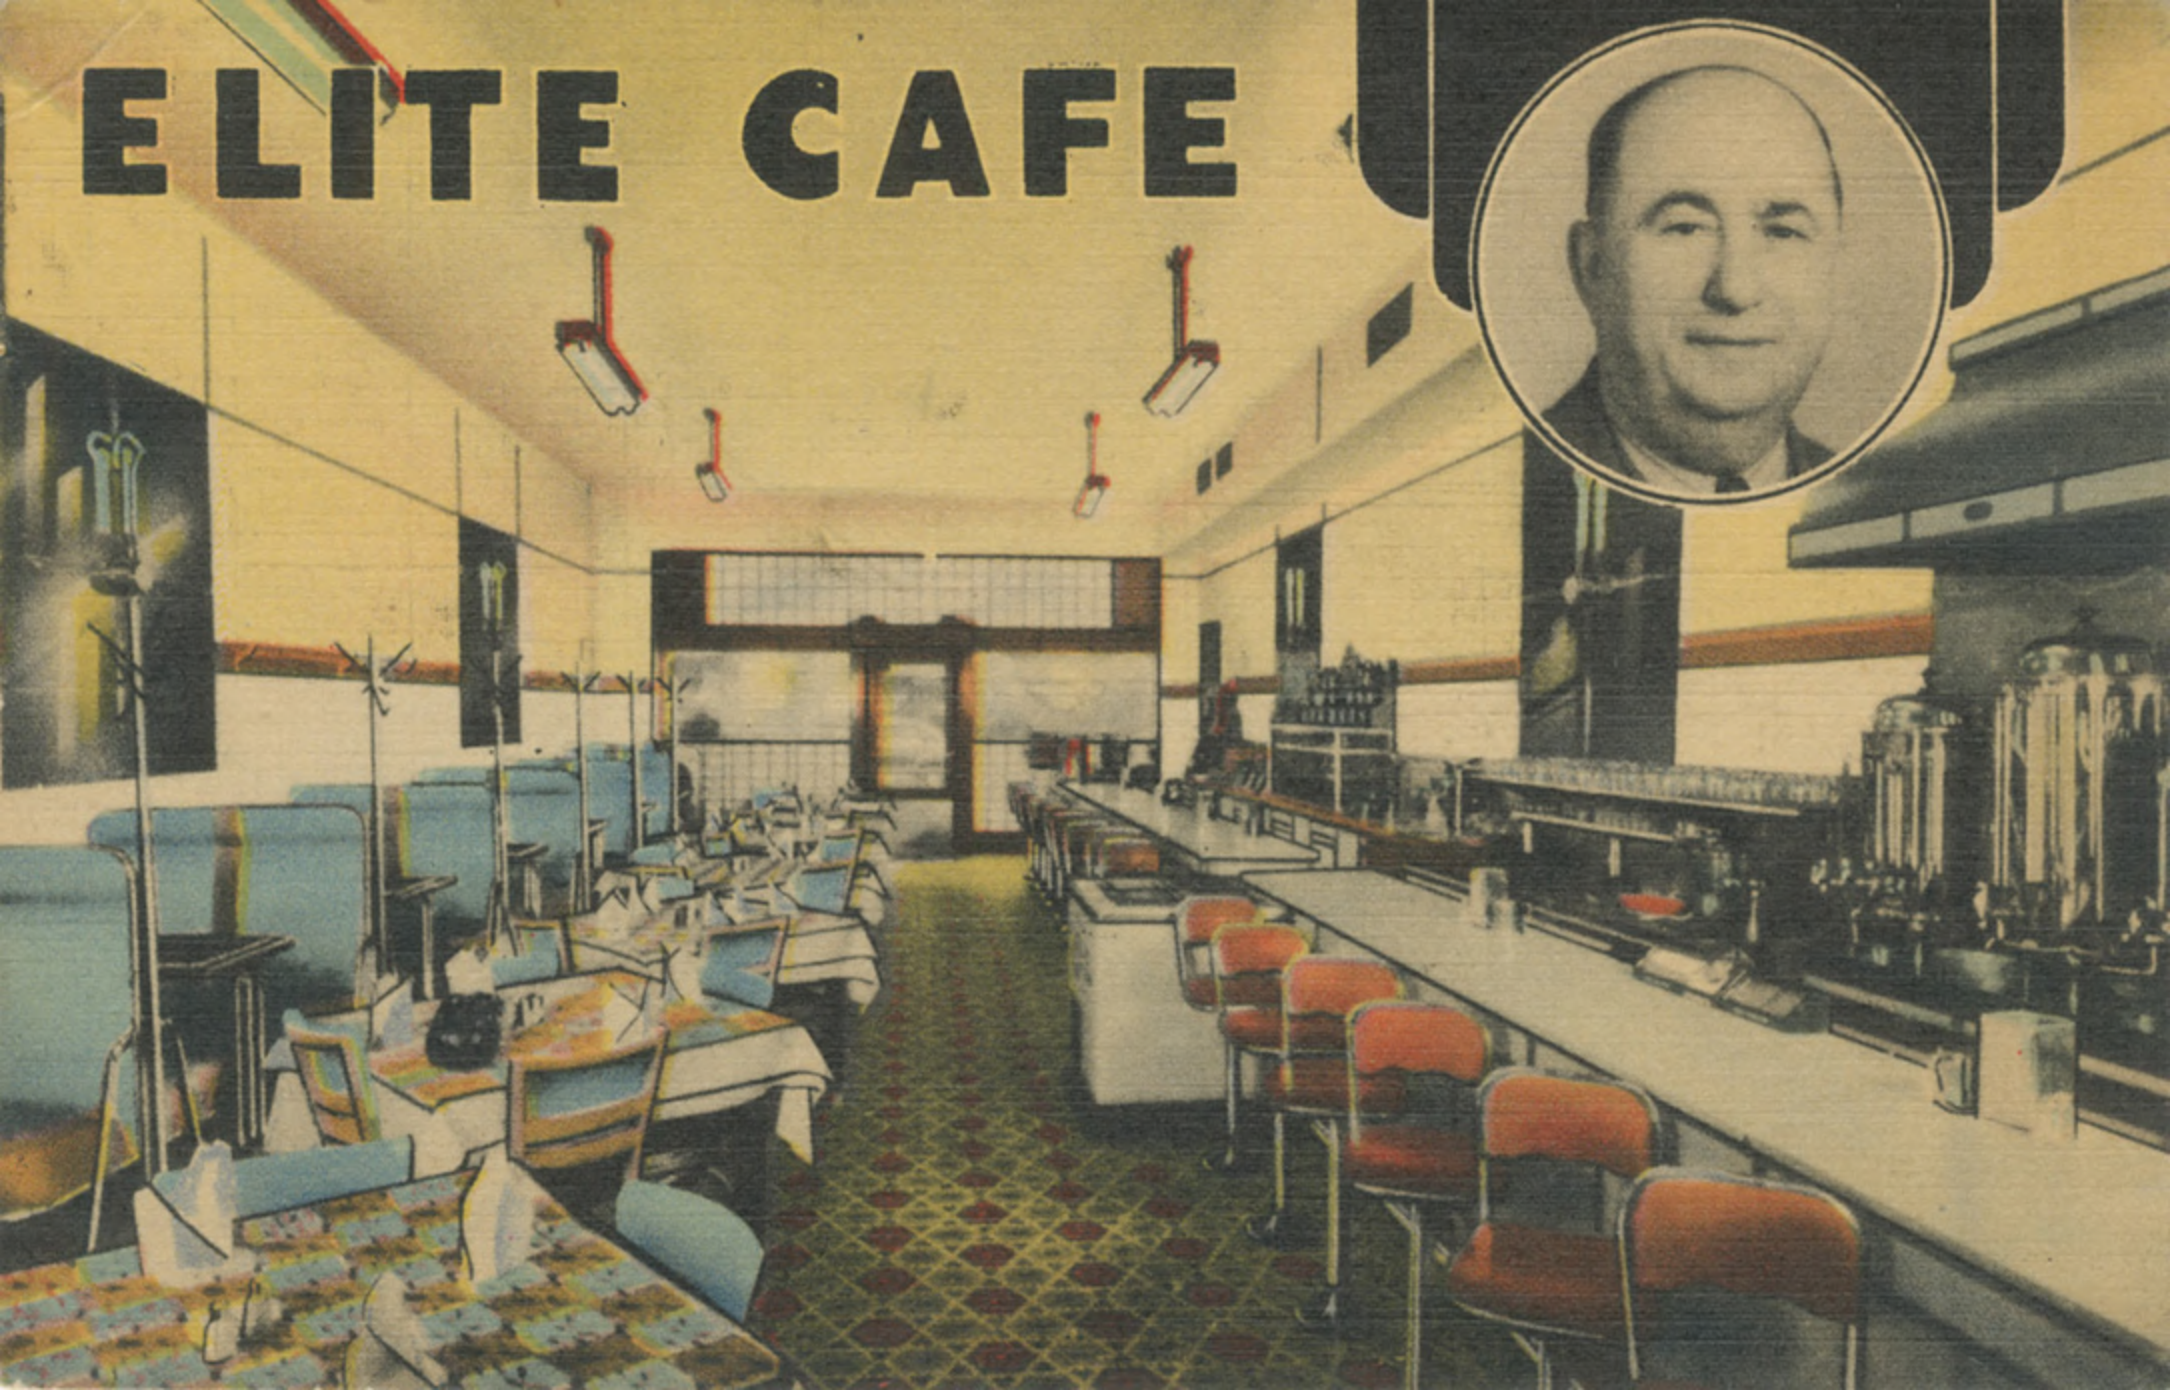

Mississippi State University

Scholars Junction

Southwest Mississippi Region

Mississippi Photographs and Postcards

1900

Elite Cafe, Interior Booths, Counter, and Tables, Vicksburg, Mississippi

Follow this and additional works at: <https://scholarsjunction.msstate.edu/mss-lampton-images-ms-sw>

ELITE CAFE

THE ELITE CAFE

"Pride of Vicksburg"

Service DeLuxe - Open all Nite

AIR CONDITIONED

1317 Washington - Frank Saines, Prop.

- - -
We wish to announce that a complete change in the decorations and furnishings has been made. This gives the public the services of the most modern cafe in the historic city of Vicksburg, backed by 35 years of experience.