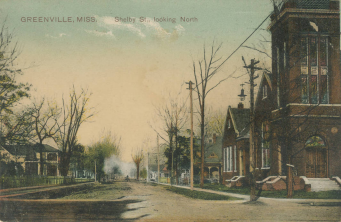

1900

Shelby Street Looking North, Greenville, Mississippi

Follow this and additional works at: <https://scholarsjunction.msstate.edu/mss-lampton-images-ms-delta>

Recommended Citation

Lucius Marion Lampton, MD Historical Images Collection, Special Collections Department, Mississippi State University

GREENVILLE, MISS. Shelby St., looking North

COMMUNICATIONS SERIES

POST CARD

ADDRESS

Miss C. H. Miles
 2030 Baronne
 New Orleans
 La.

Greenville Miss. James
 Dear James
 George's & Nellie's letter
 was very glad to hear, tell I, how
 he'll be writes letter soon, my
 love is still weak, am up &
 about, feeling much better.
 Had fever three weeks, only in
 had one week, the doctor gave
 me quinine, typhoid serum, when
 after five to seven, 8 or 10 days
 he is gone to me, gave me all
 the attention, very good
 the same time. With love
 from
 your
 mother
 Mrs. Miles