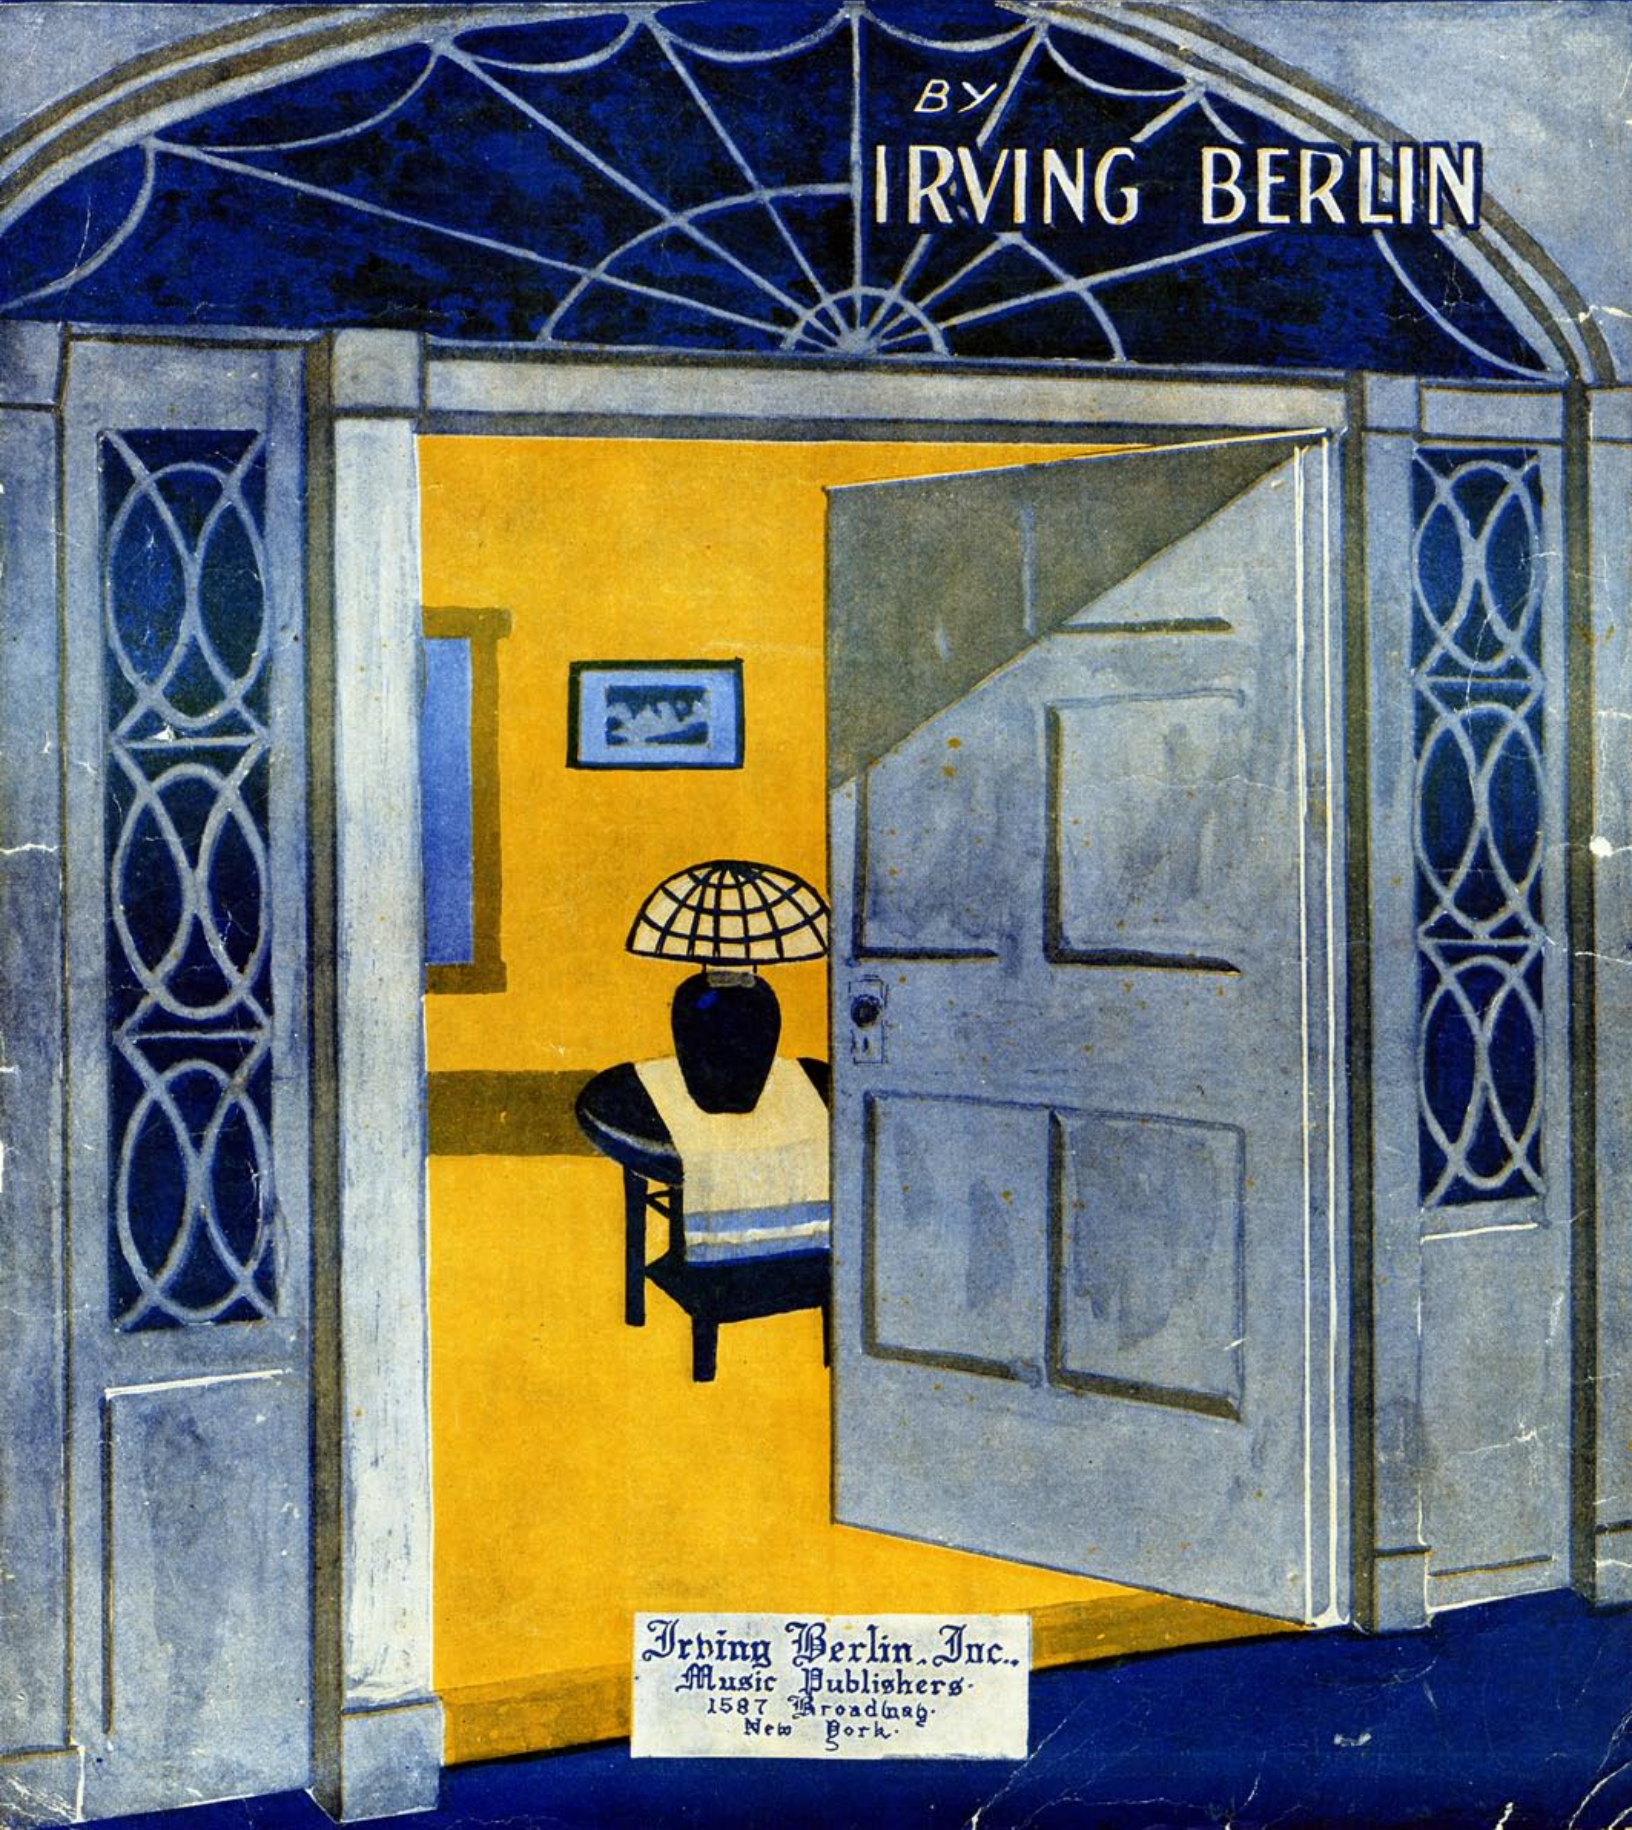

I LEFT MY DOOR OPEN AND MY DADDY WALKED OUT

BY
IRVING BERLIN

Irving Berlin, Inc.
Music Publishers
1587 Broadway
New York