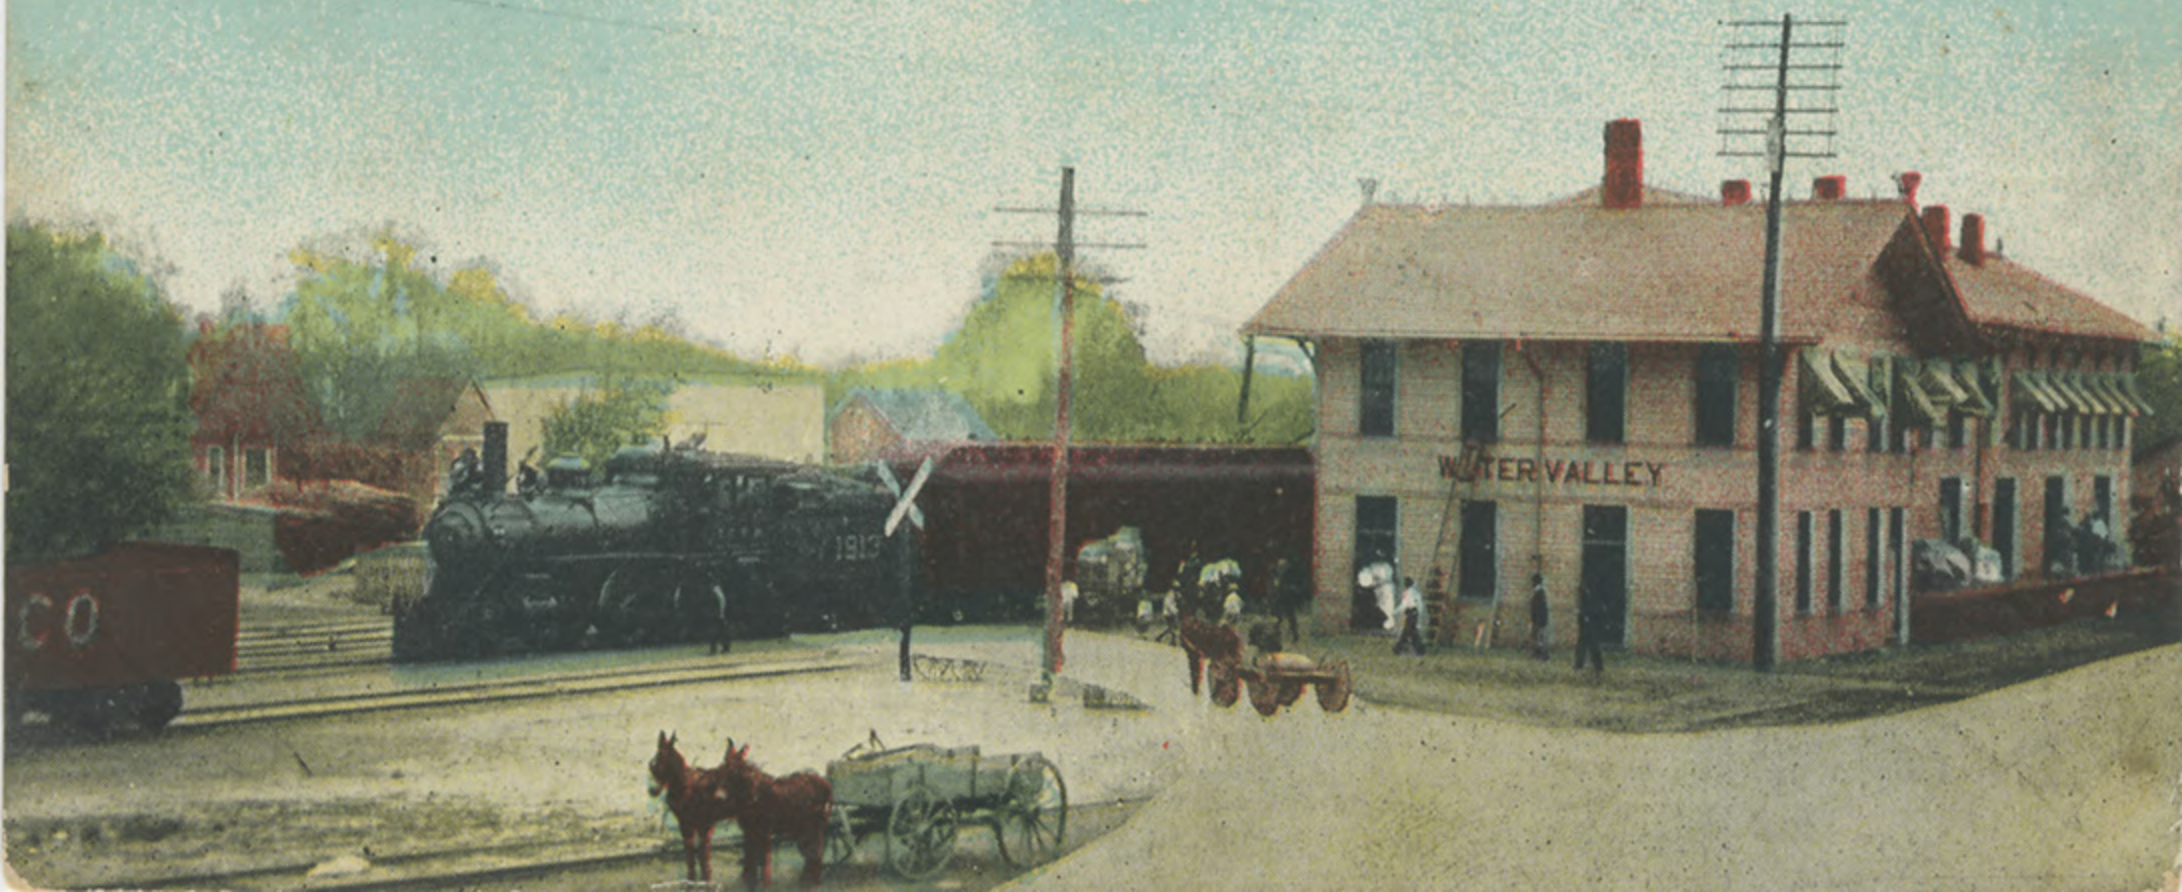

I. C. Depot, Water Valley, Miss.