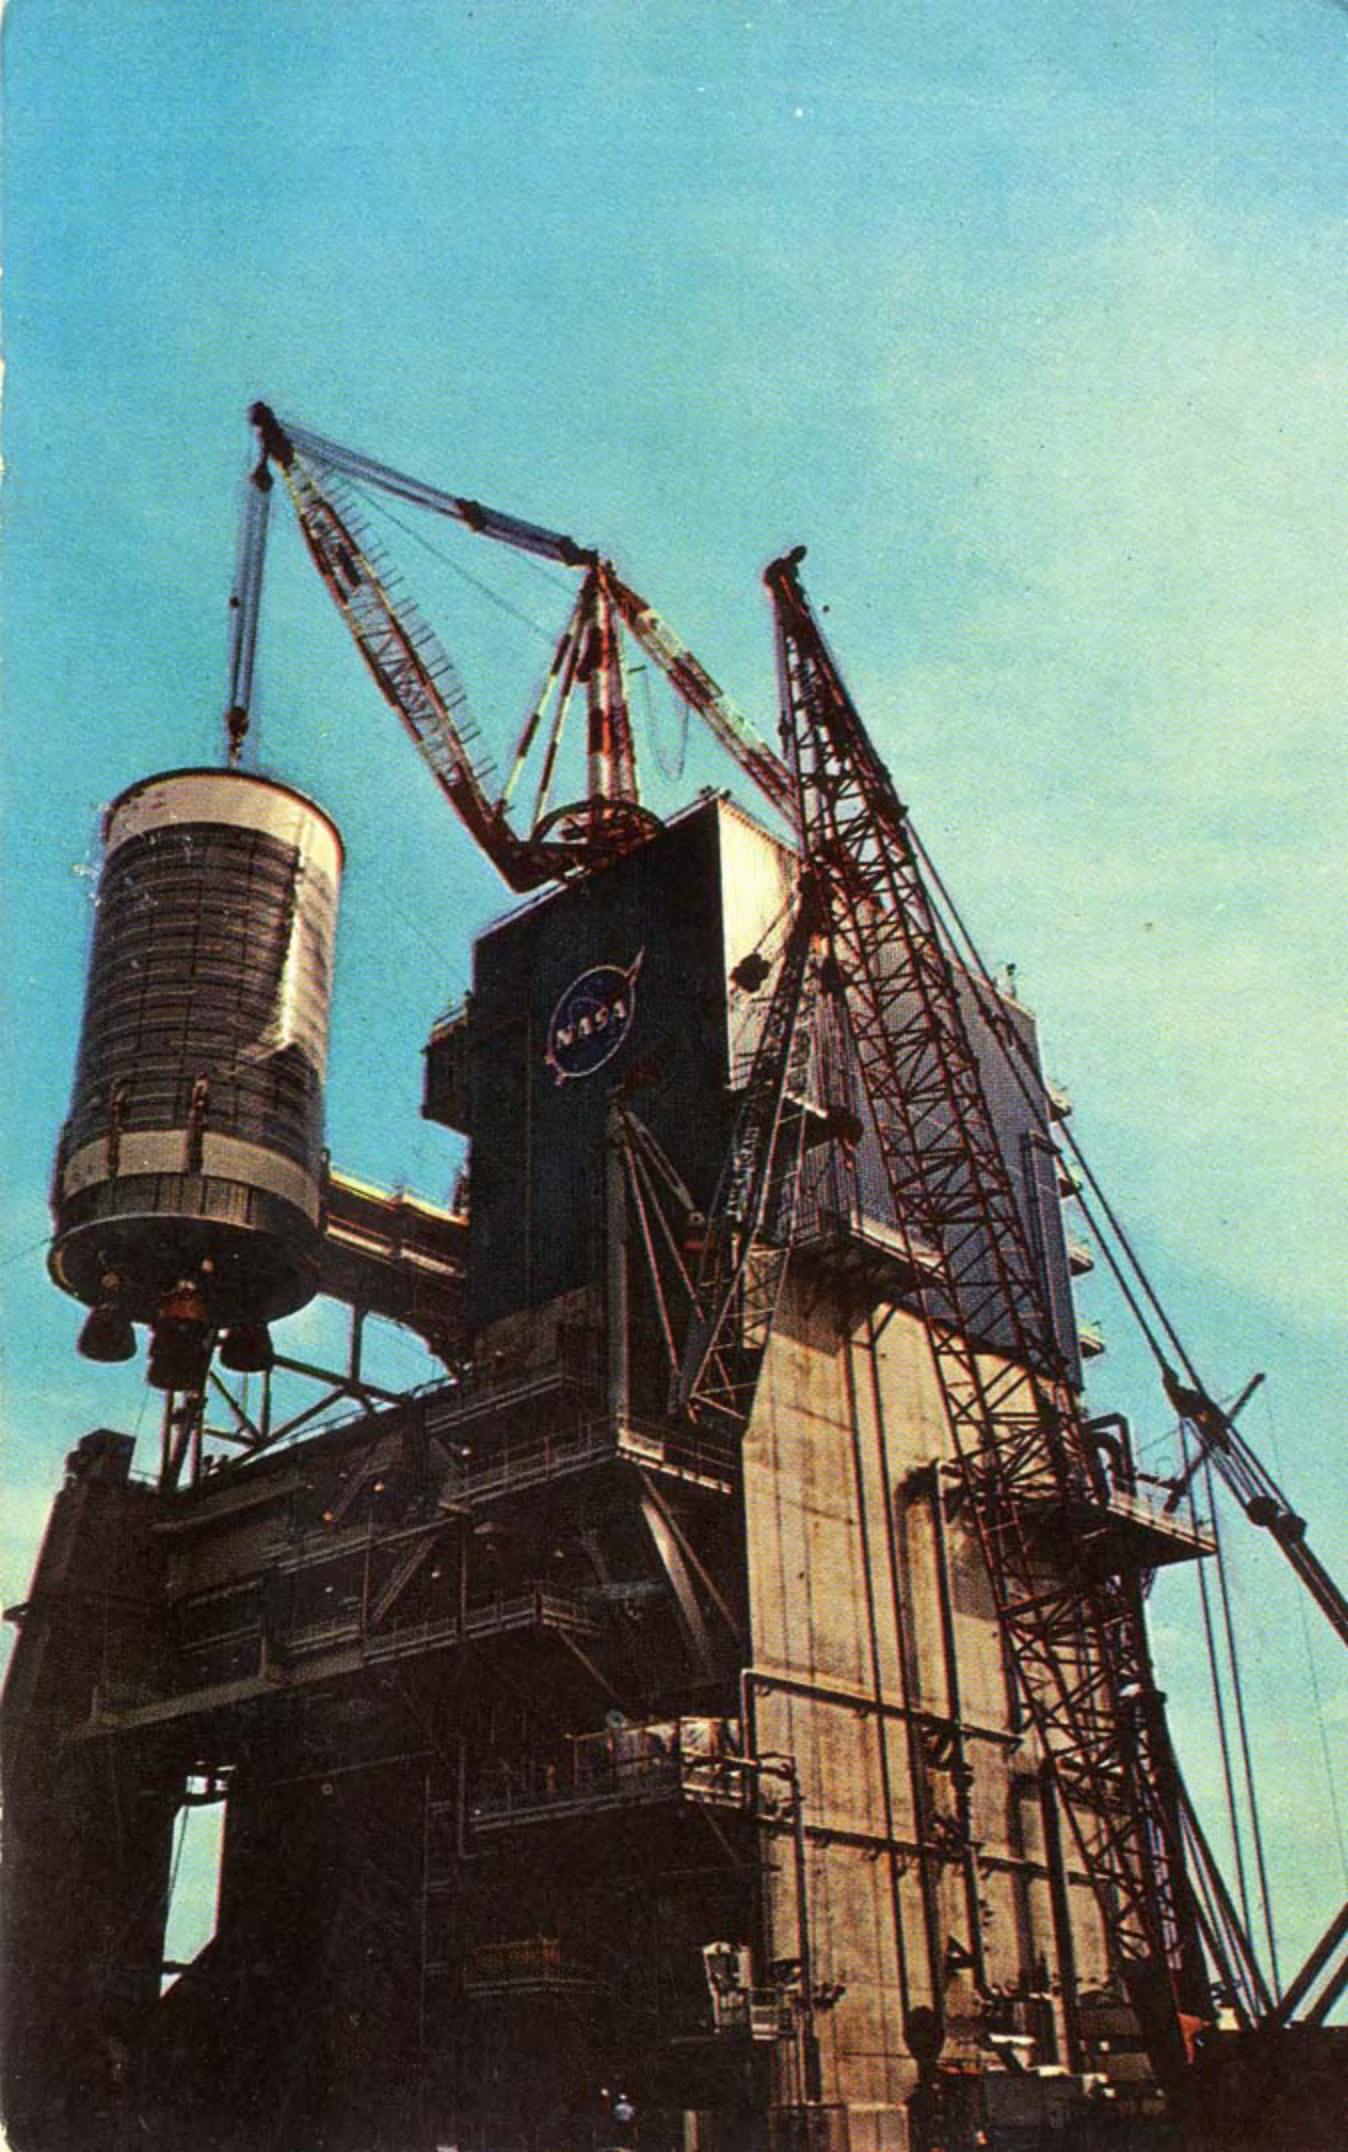

1960

NASA S-II-T Being Lowered Into the Test Stand at NASA's Mississippi Test Facility in Hancock County, Mississippi

Follow this and additional works at: <https://scholarsjunction.msstate.edu/mss-lampton-images-ms-coast>

BAY ST. LOUIS, Miss. — The all-systems test model of the S-II (second stage of the Saturn V space vehicle), known as the S-II-T, is lowered into its test stand at NASA's Mississippi Test Facility in Hancock County, Mississippi, where it was first static fired April 23, 1966. From Mississippi, the S-II flight stages will be shipped by barge to Cape Kennedy, Florida for launch.