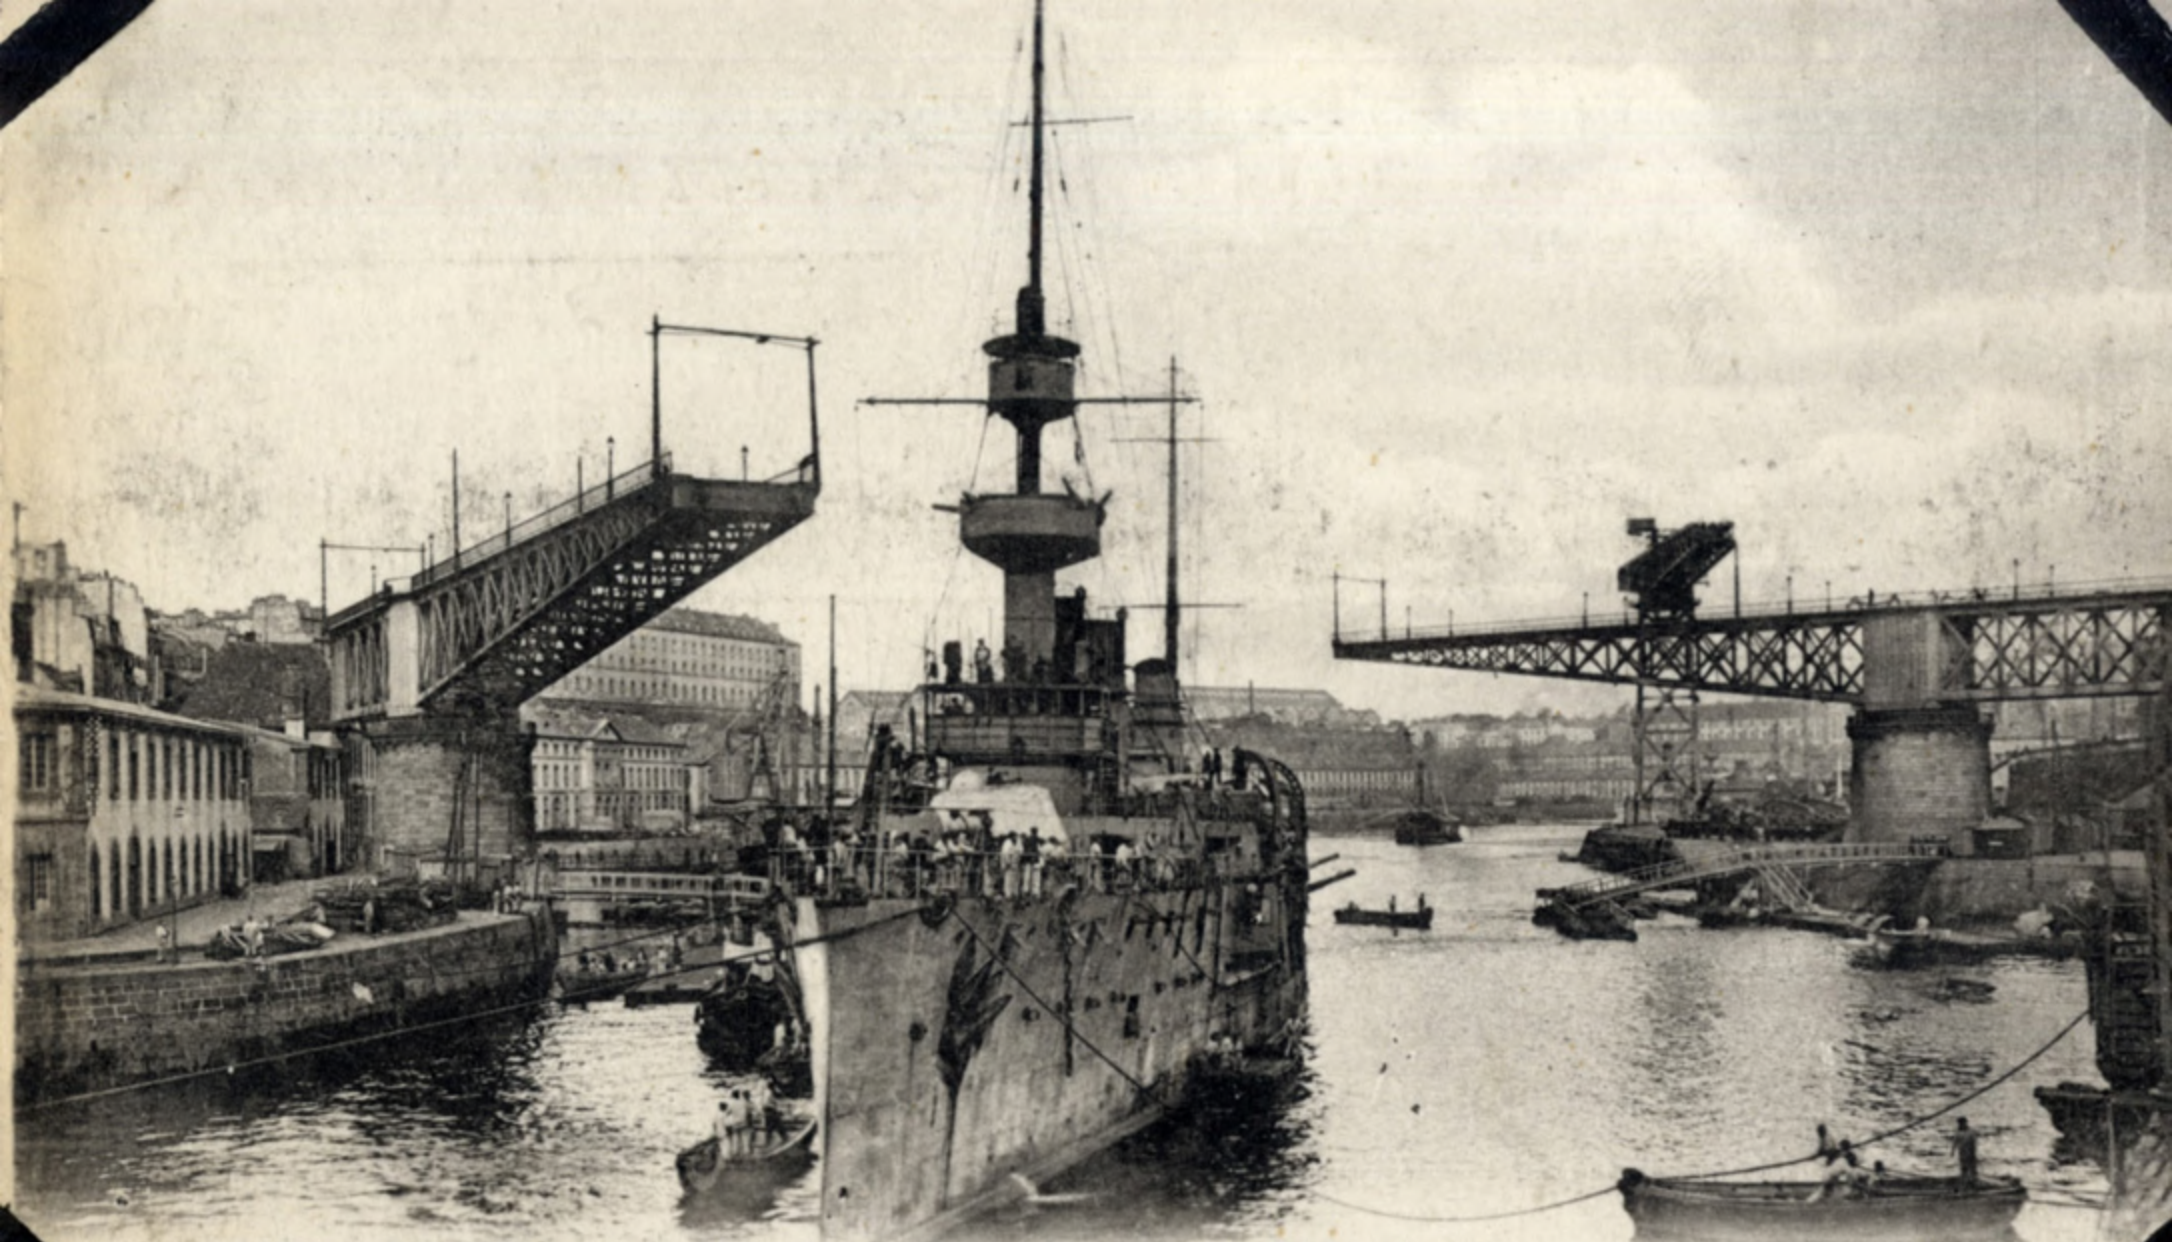

Mississippi State University

Scholars Junction

Navy and Battleship Postcards and
Photographs

United States Postcards and Photographs

1900

A Naval Ship in Harbor, Brest, France

Follow this and additional works at: <https://scholarsjunction.msstate.edu/mss-lampton-images-us-navy>

Recommended Citation

Lucius Marion Lampton, MD Historical Images Collection, Special Collections Department, Mississippi State University

This Postcard is brought to you for free and open access by the United States Postcards and Photographs at Scholars Junction. It has been accepted for inclusion in Navy and Battleship Postcards and Photographs by an authorized administrator of Scholars Junction. For more information, please contact scholcomm@msstate.libanswers.com.

158 BREST. — Port Militaire. — Sortie du croiseur « Montcalm ».
« Port Militaire ». — Departing of cruiser « Montcalm ». — LL.

Carte Postale

Correspondance

Modèle

Deposé

Adresse

LÉVY FILS ET CIE, PARIS