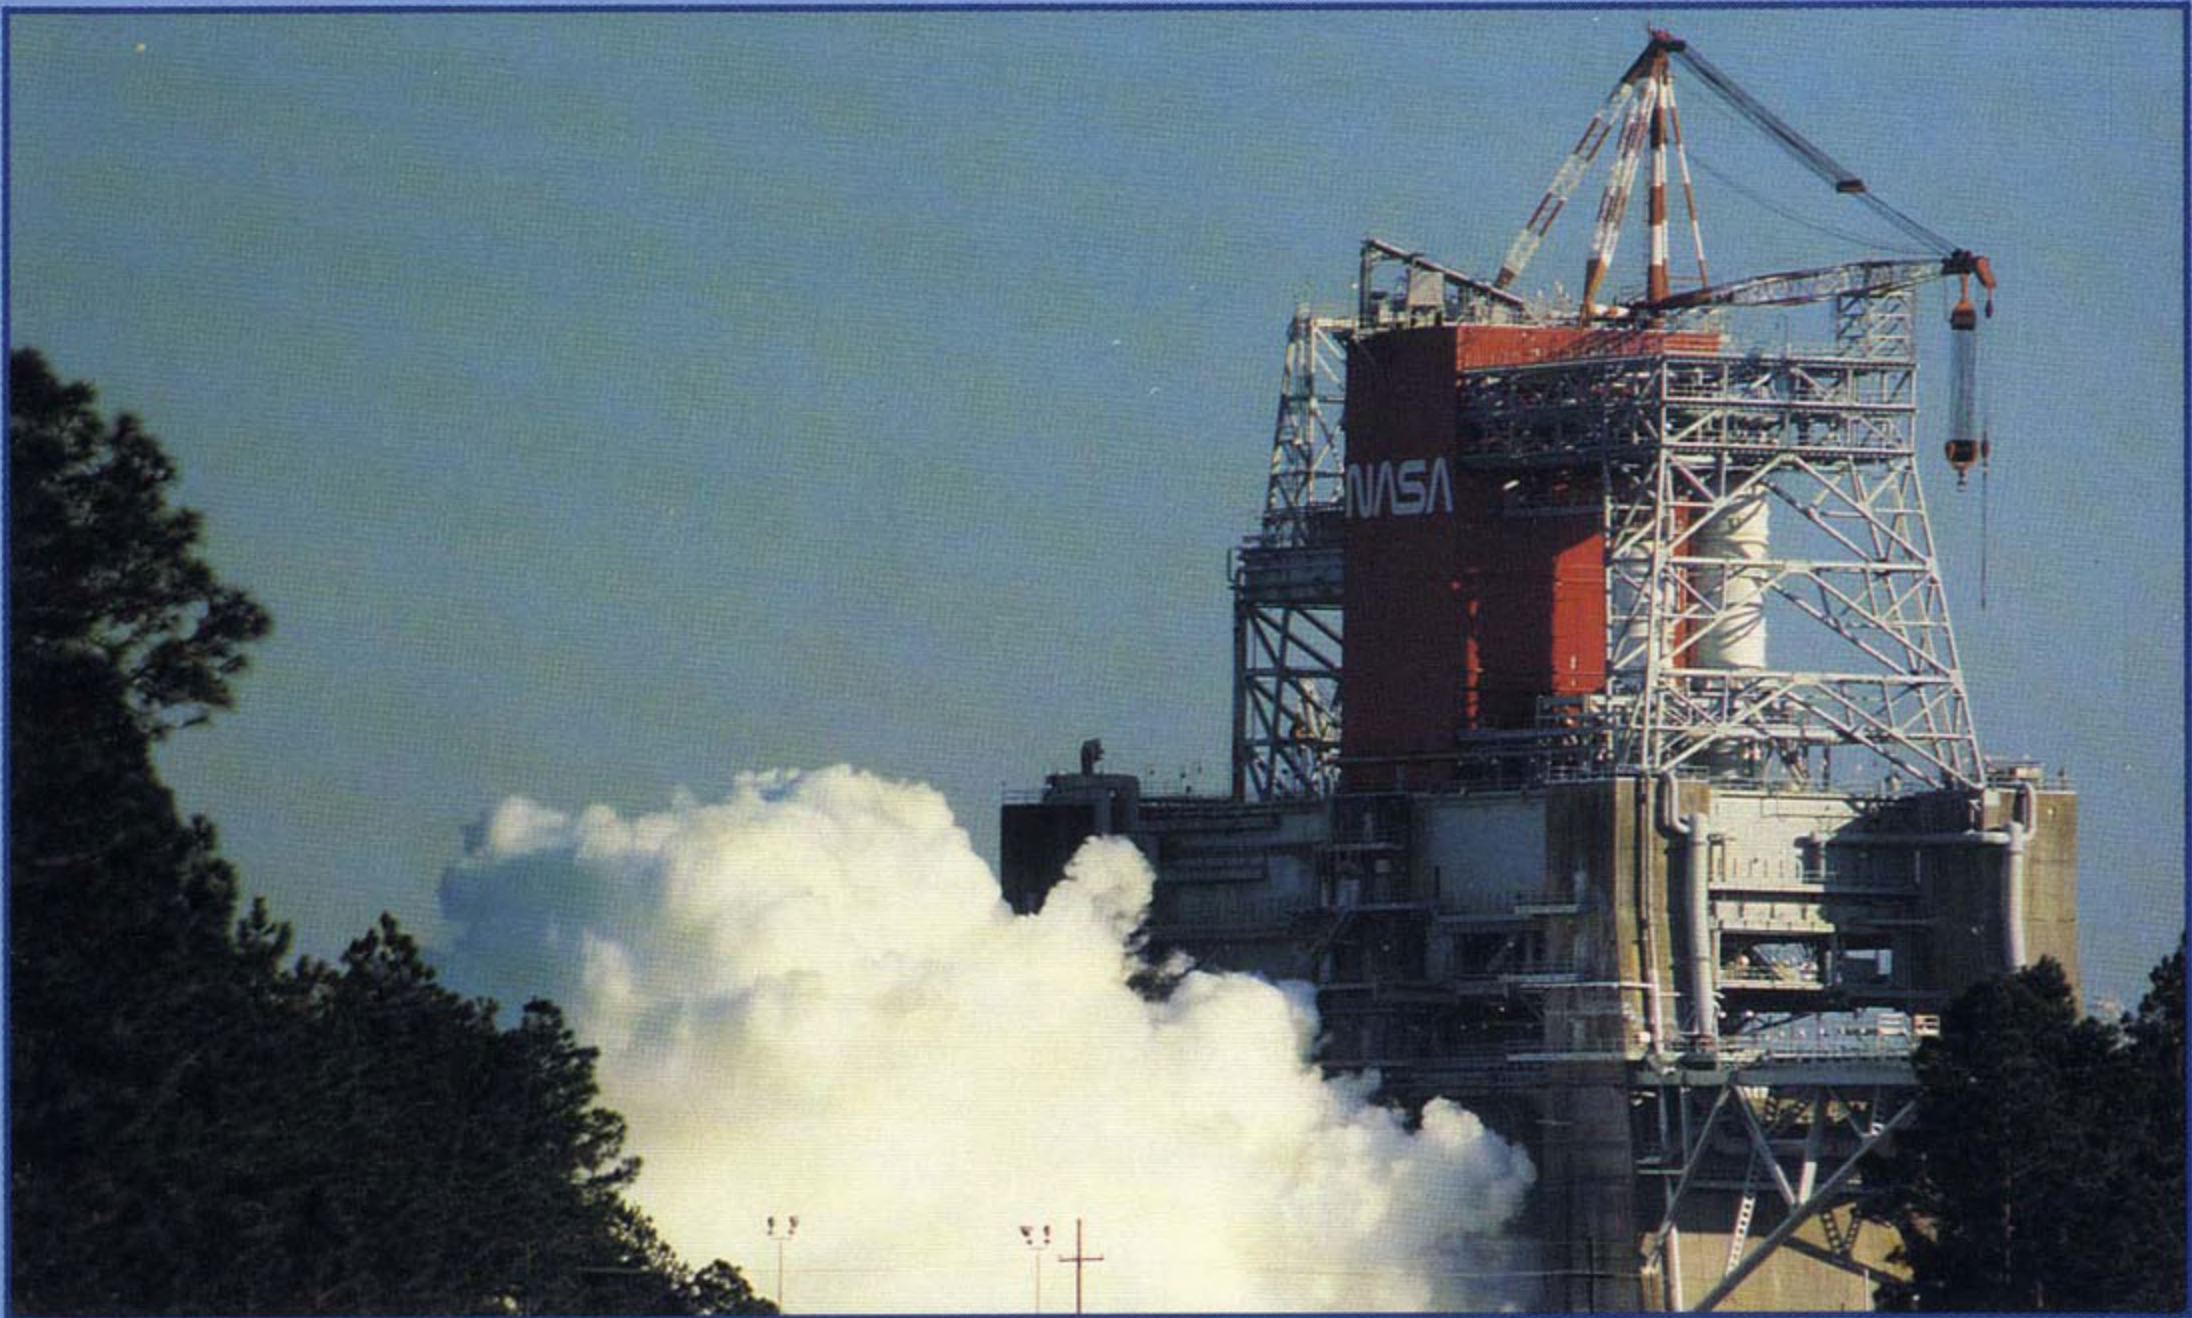

JOHN C. STENNIS SPACE CENTER