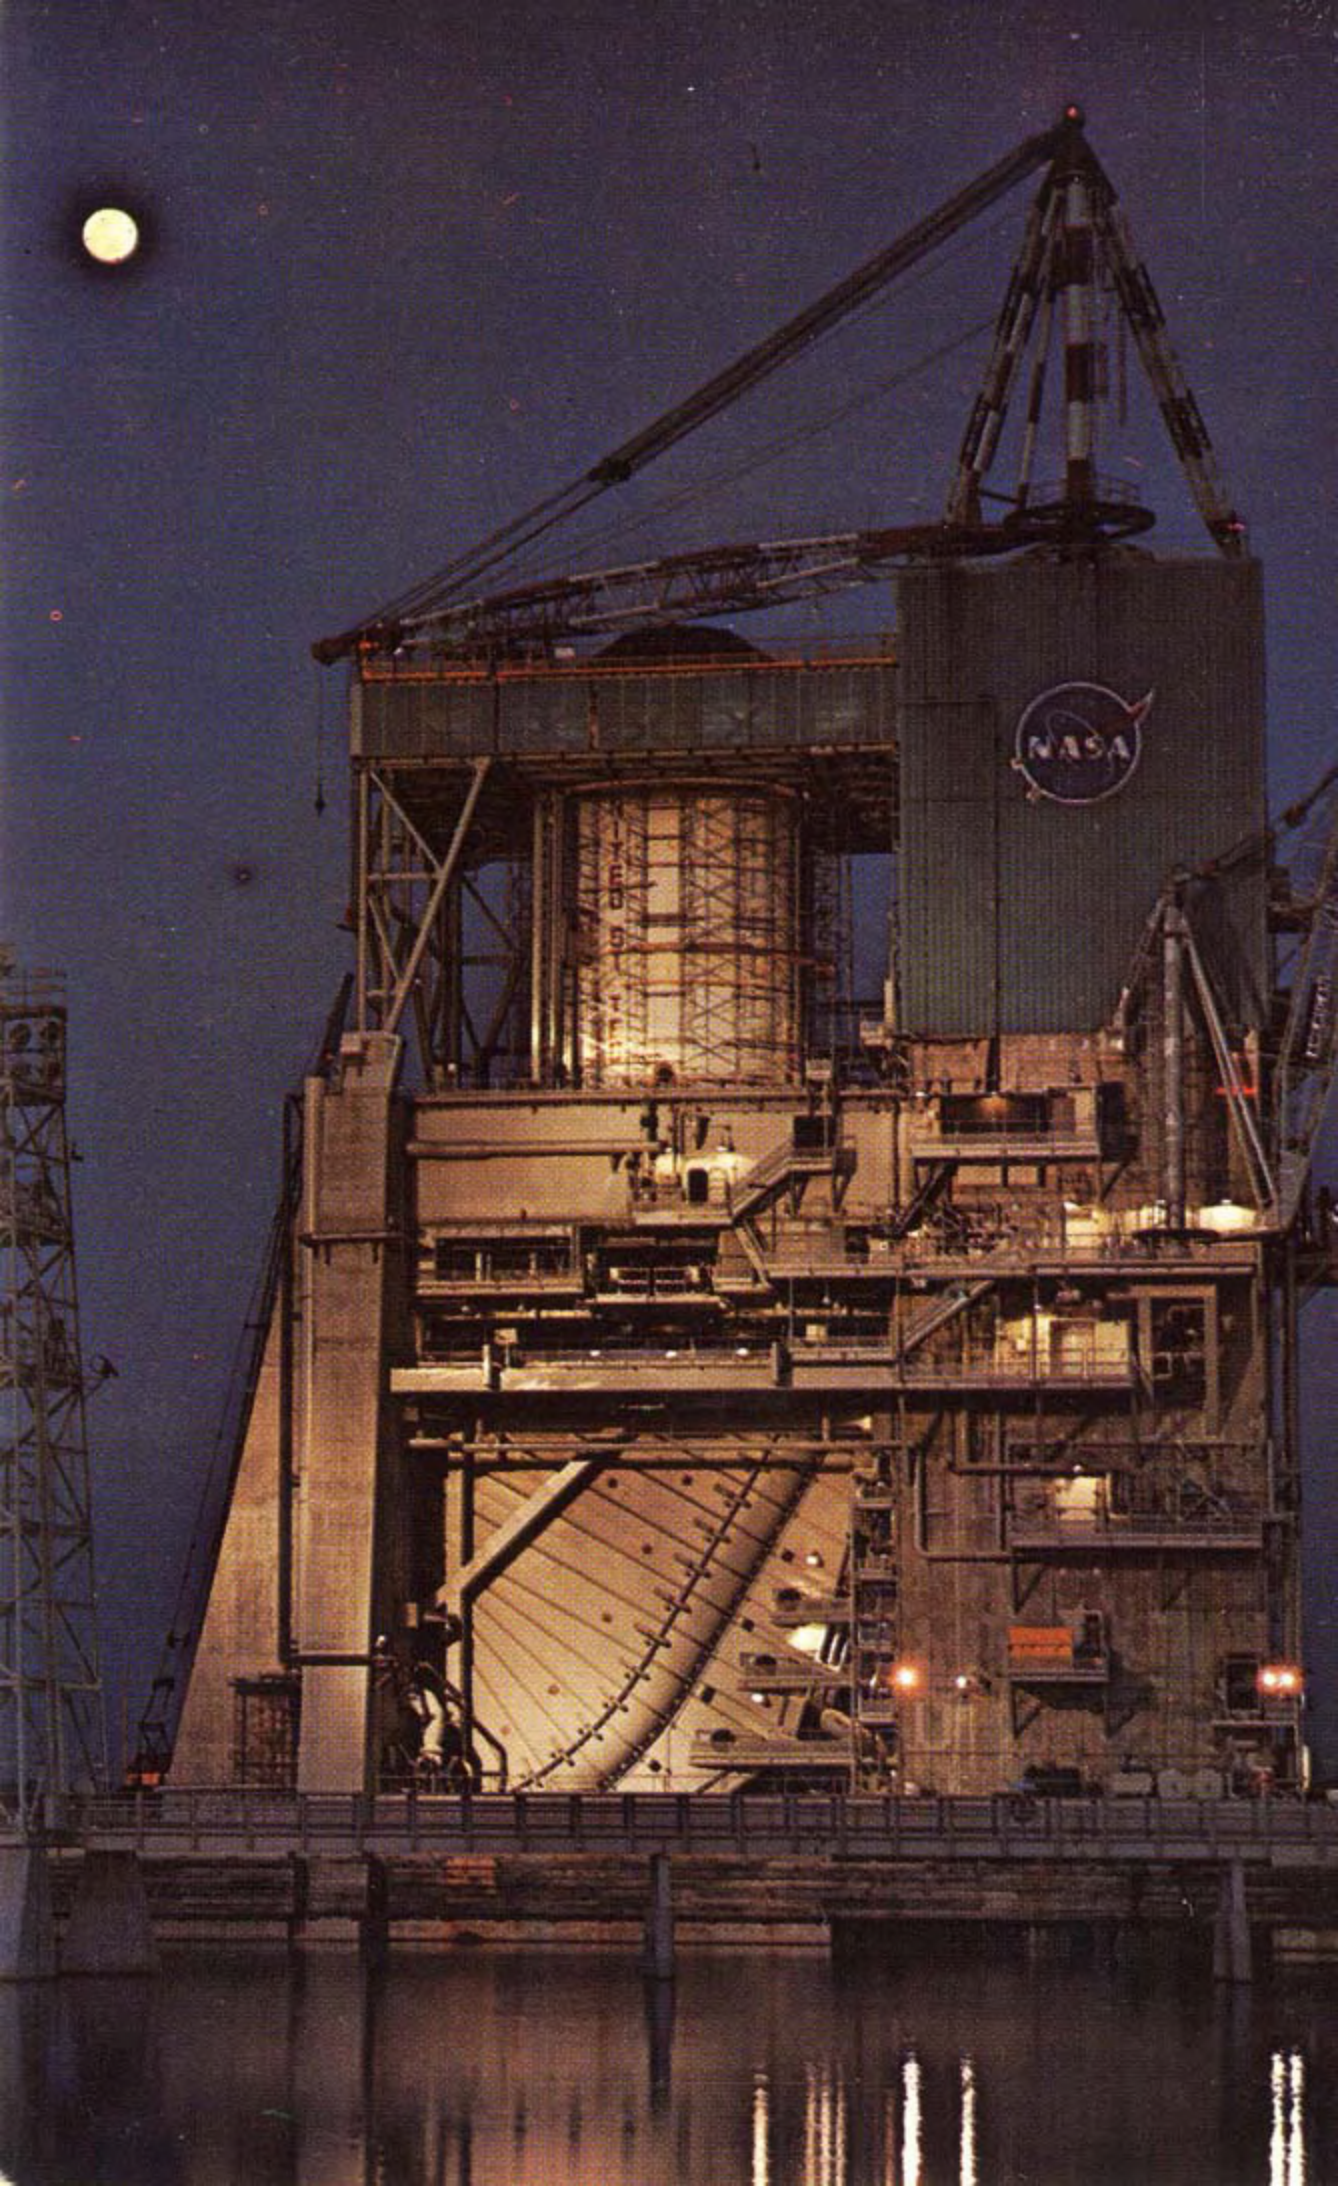

1910

Moonlit Photo of NASA S-II Test Stand

Follow this and additional works at: <https://scholarsjunction.msstate.edu/mss-lampton-images-ms-coast>

Recommended Citation

Lucius Marion Lampton, MD Historical Images Collection, Special Collections Department, Mississippi State University

BAY ST. LOUIS, Miss.

From one of the man-made canals that crawl seven and a half miles inside the NASA Mississippi Test Facility, a completed S-II test stand keeps a silent vigil. The S-II-T, all systems test version of the S-II, second stage of the Saturn V space exploration vehicle, waits in the stand. The S-II-T was the first rocket stage test fired at MTF.