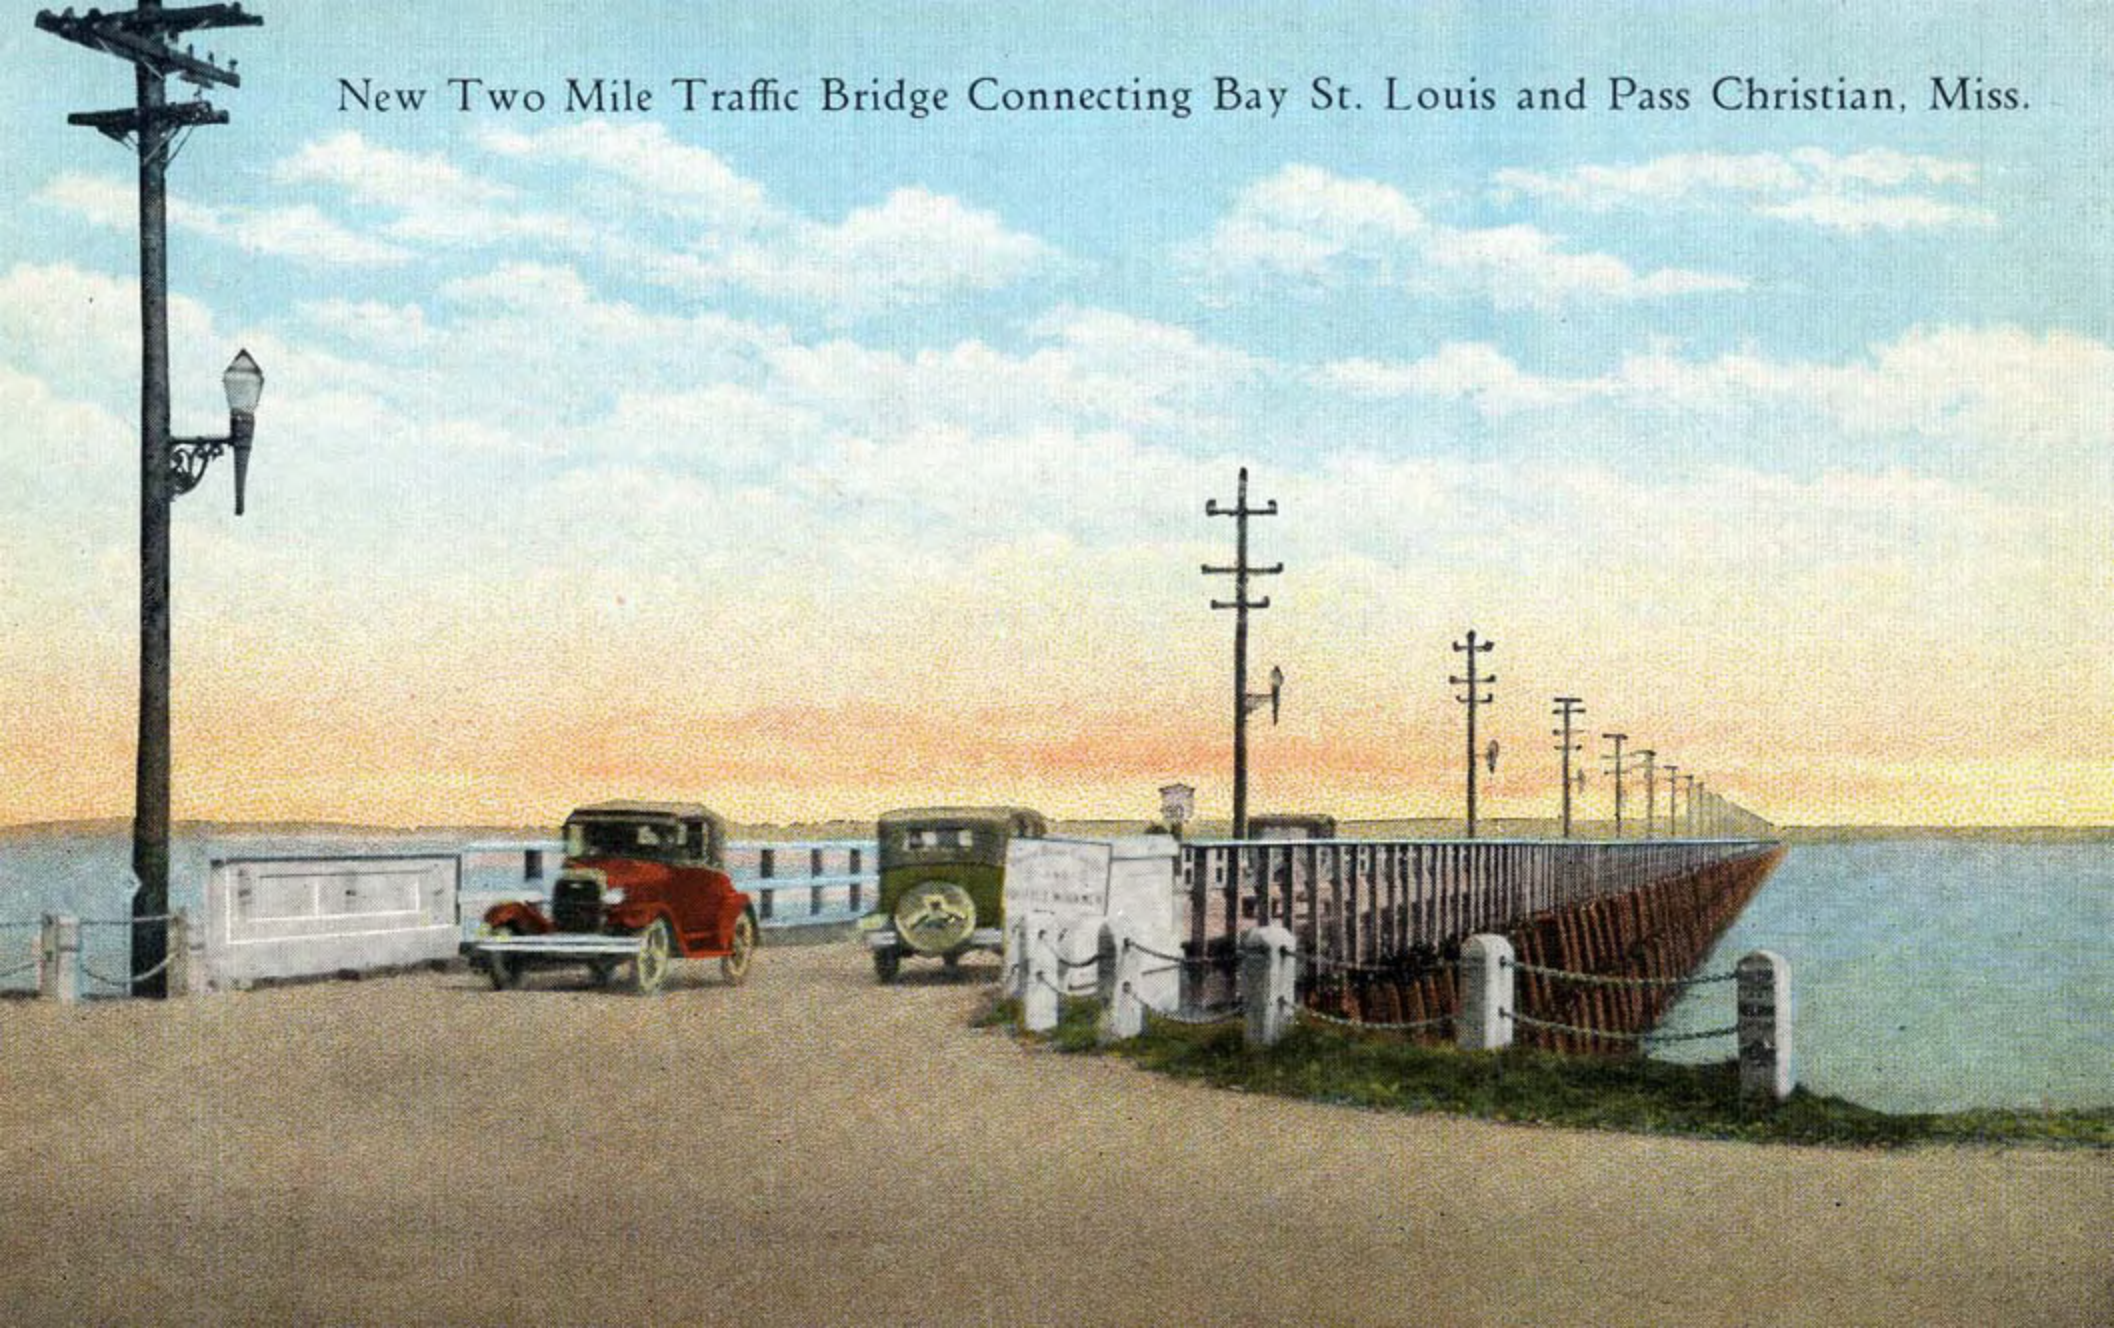

1910

Cars Driving Across the Two Mile Bridge Connecting Bay St. Louis land Pass Christian, Mississippi

Follow this and additional works at: <https://scholarsjunction.msstate.edu/mss-lampton-images-ms-coast>

New Two Mile Traffic Bridge Connecting Bay St. Louis and Pass Christian, Miss.

THIS SPACE FOR WRITING MESSAGES

968-29

200
POST CARD

THIS SPACE FOR ADDRESS ONLY

PLACE
ONE CENT
STAMP
HERE

C. T. AMERICAN ART COLORED