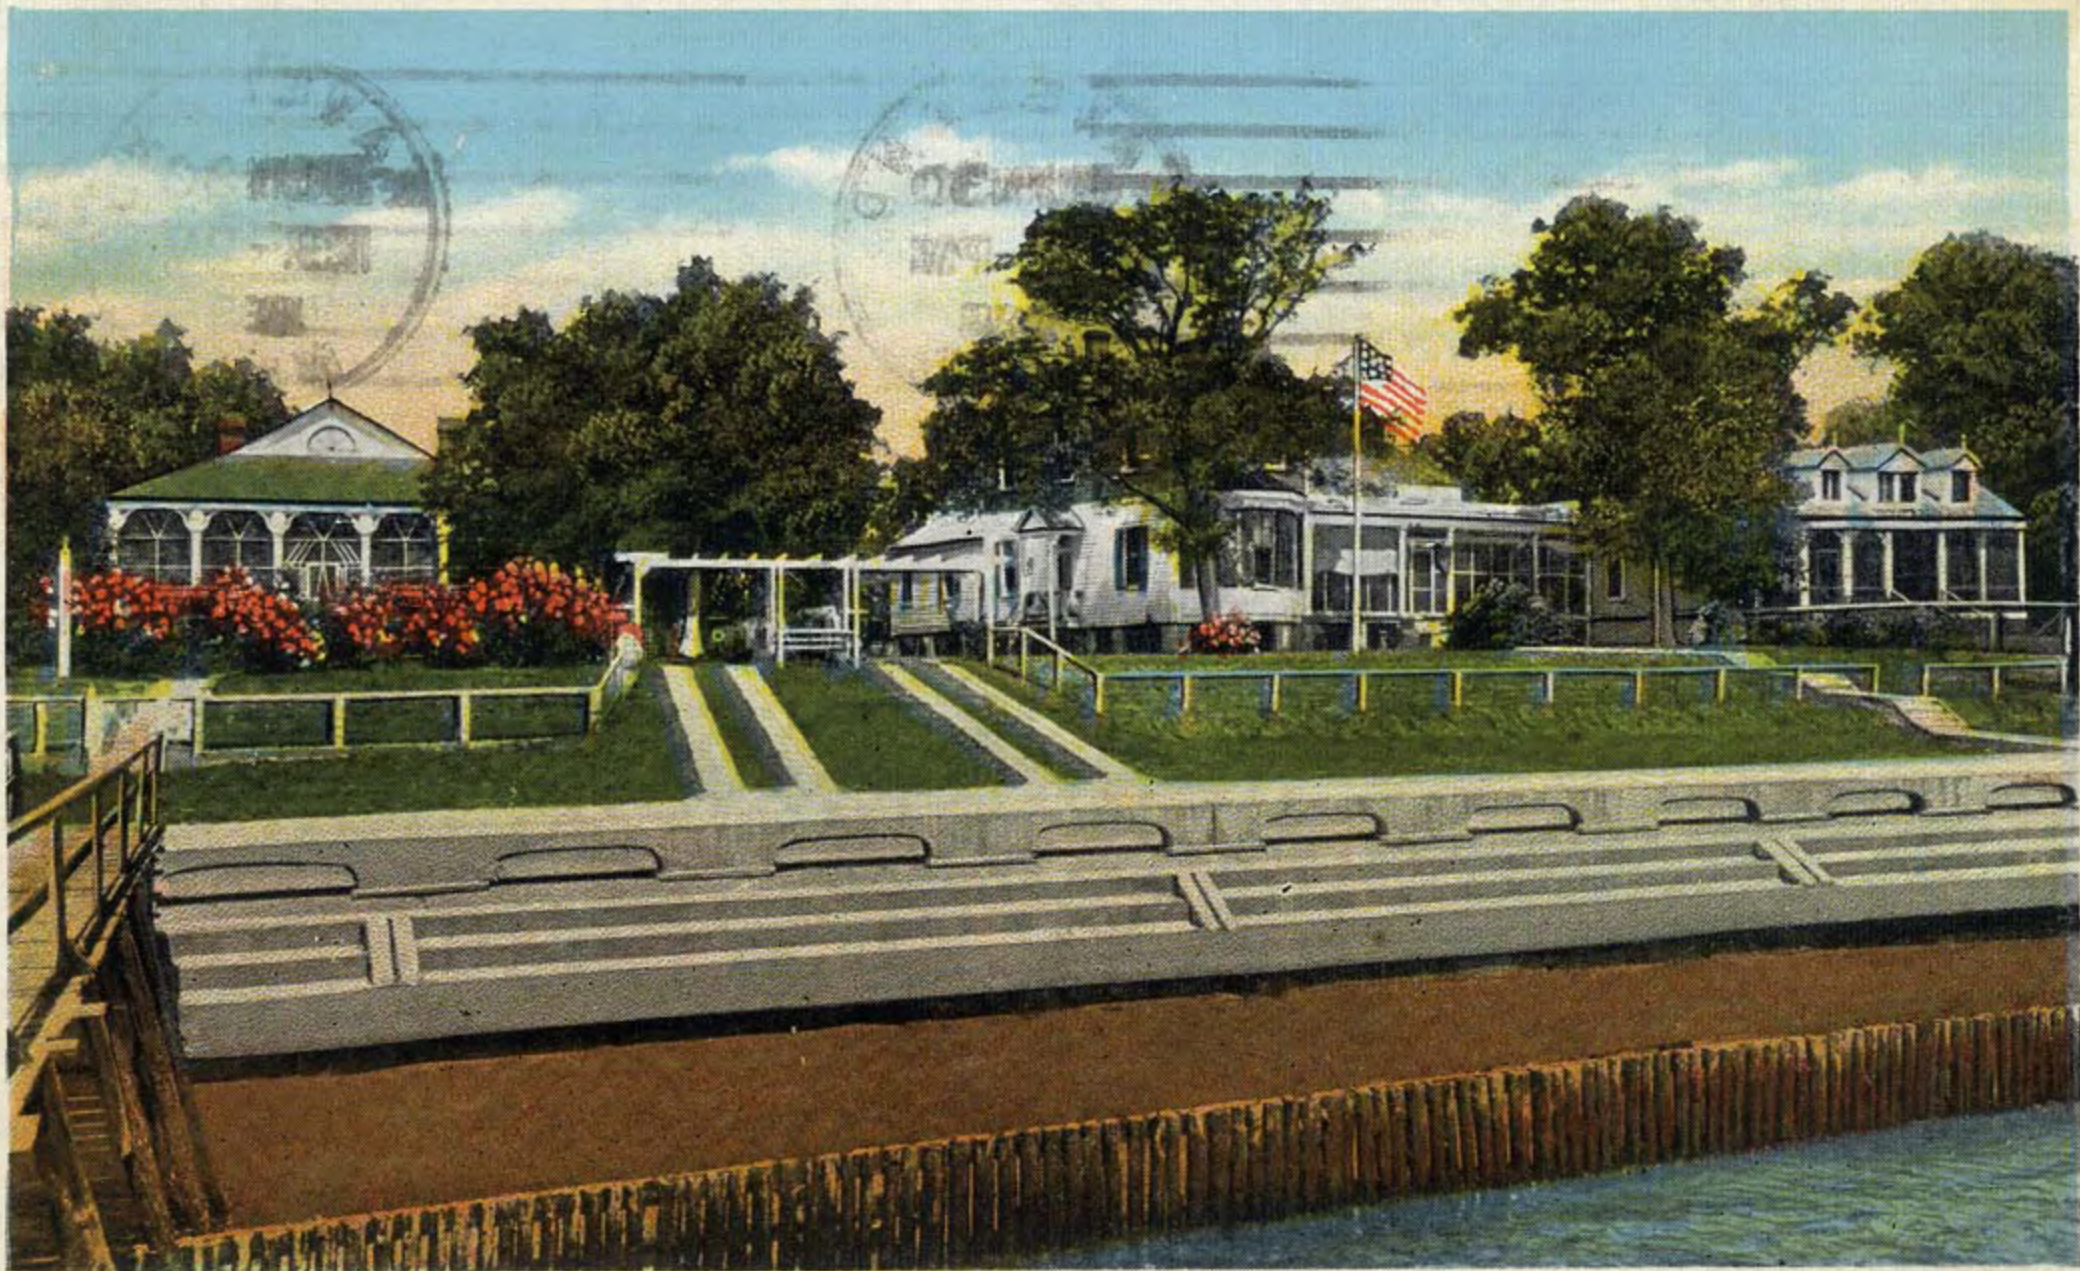

6-30-1938

Dielmann Evangelical Center, Waveland, Mississippi

Follow this and additional works at: <https://scholarsjunction.msstate.edu/mss-lampton-images-ms-coast>

Recommended Citation

Lucius Marion Lampton, MD Historical Images Collection, Special Collections Department, Mississippi State University

This Postcard is brought to you for free and open access by the Mississippi Photographs and Postcards at Scholars Junction. It has been accepted for inclusion in Mississippi Coast Region by an authorized administrator of Scholars Junction. For more information, please contact scholcomm@msstate.libanswers.com.

DIELMANN EVANGELICAL CENTER, WAVELAND, MISS.

THIS SPACE FOR WRITING MESSAGES

454

Dear Elise:

POST CARD

THIS SPACE FOR ADDRESS ONLY

See I told you I would write a card. We are turned to a crisp and yet getting ready to go swimming, and Dad is alright. Has gone walking.