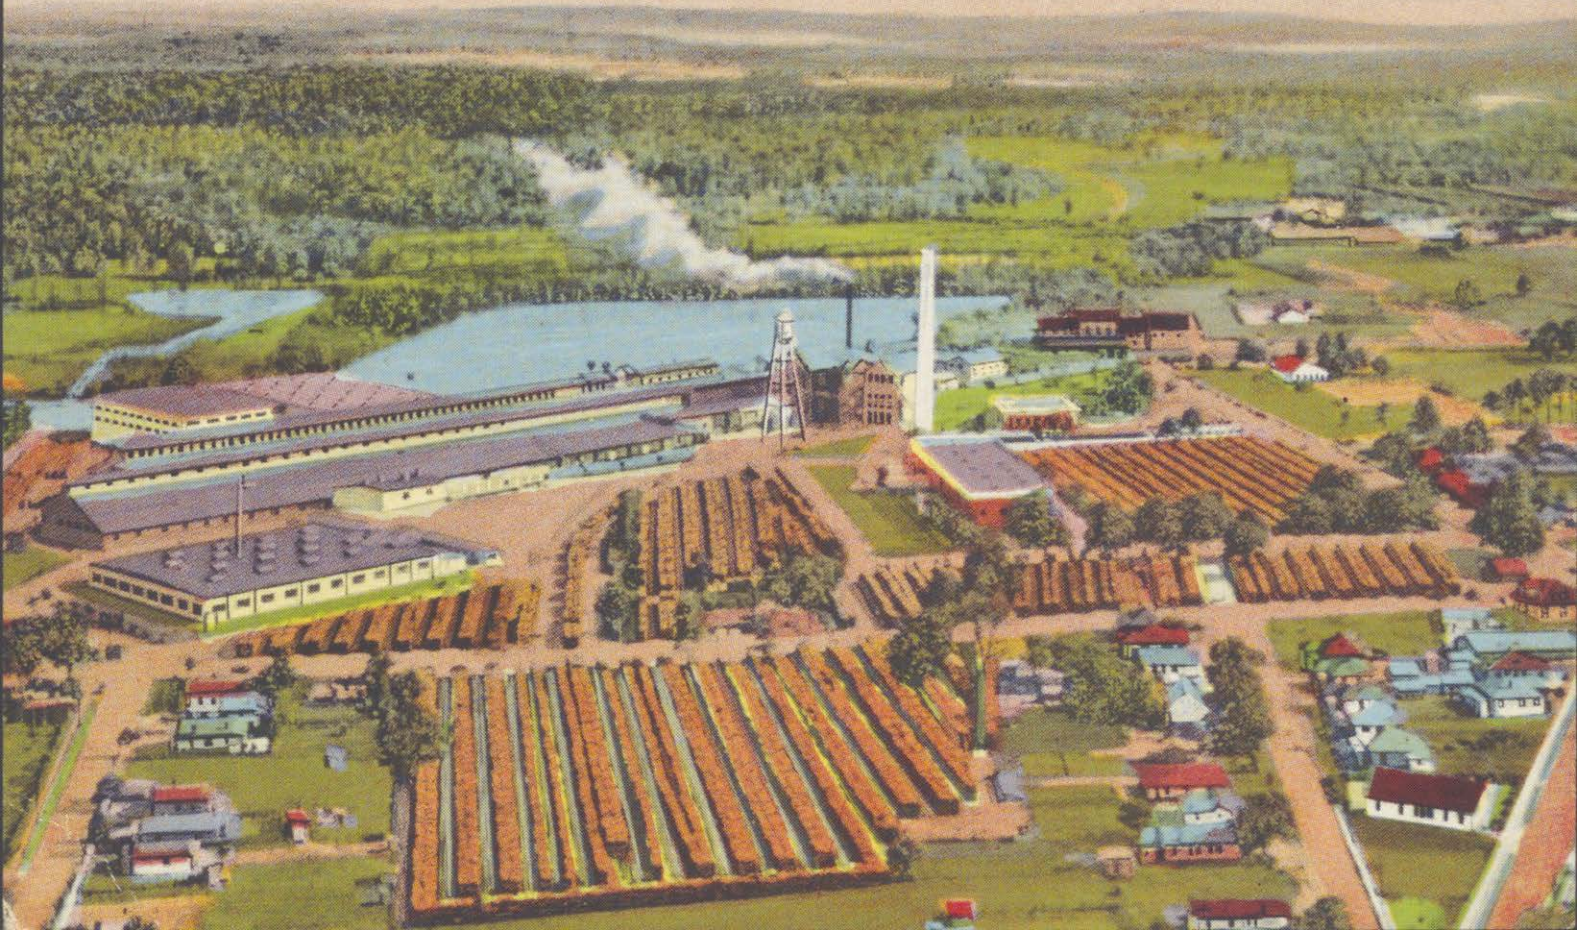

Air View of the Masonite Plant, Laurel, Mississippi