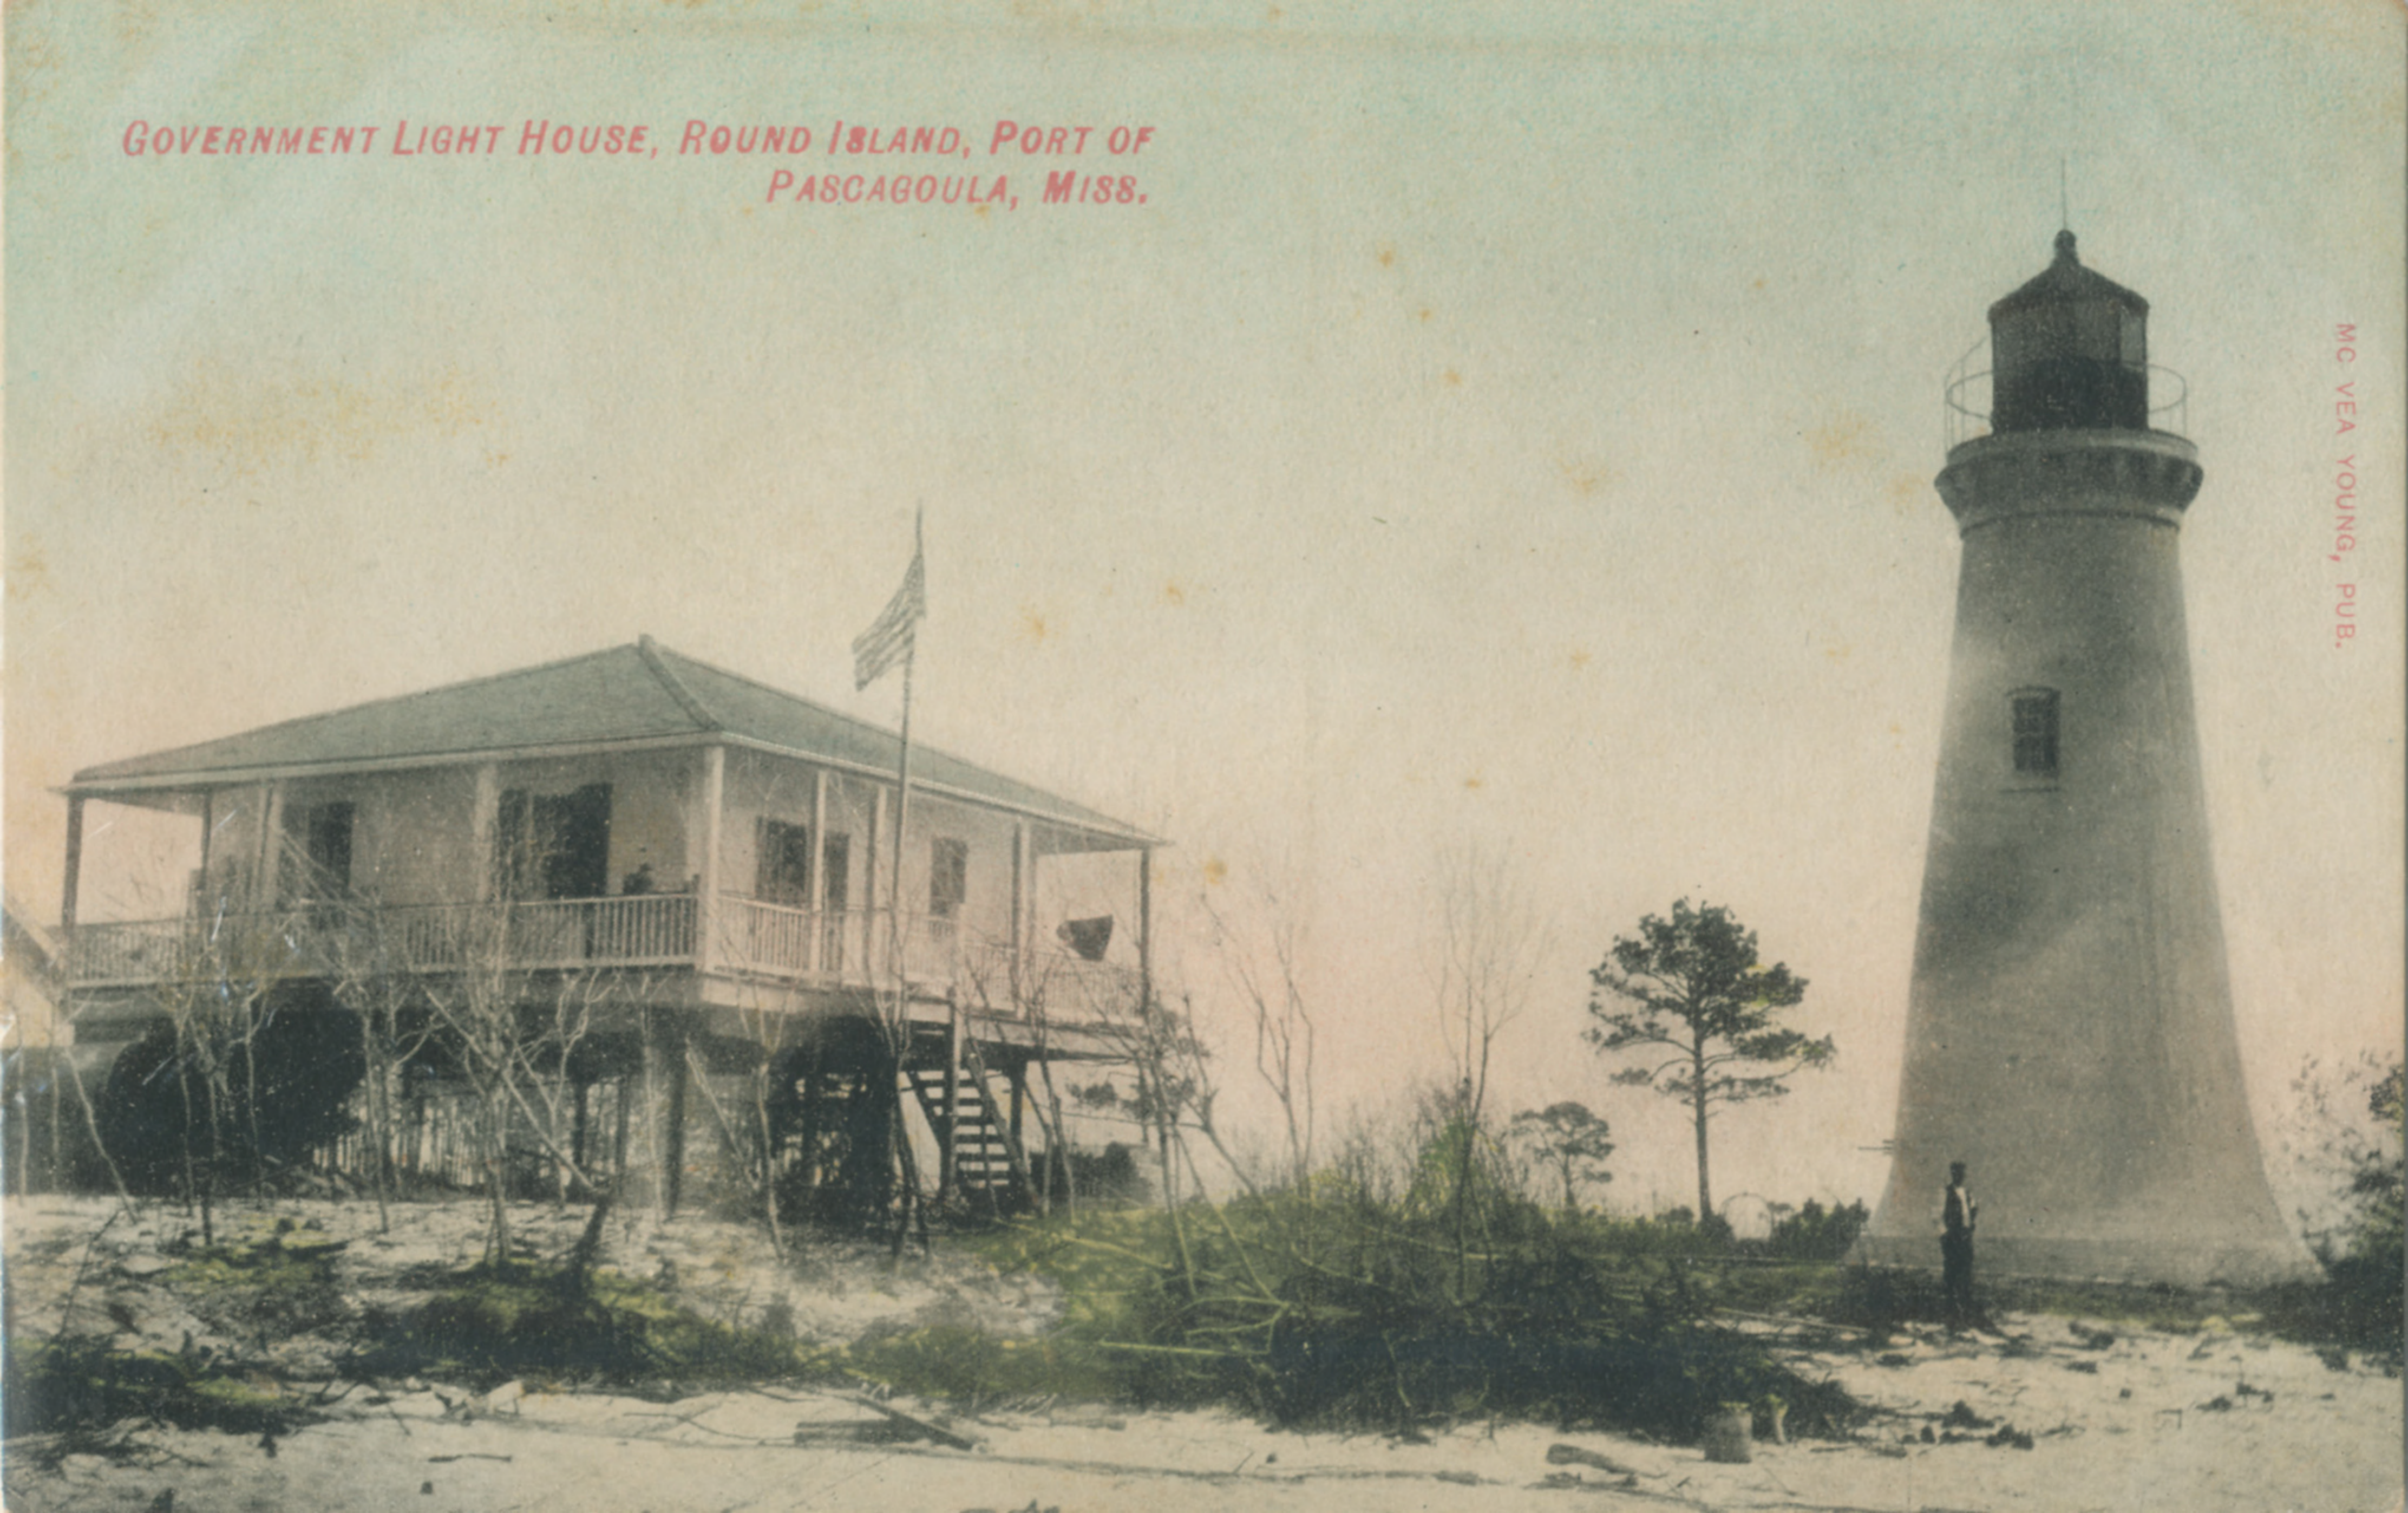

*GOVERNMENT LIGHT HOUSE, ROUND ISLAND, PORT OF
PASCAGOULA, MISS.*

MC VEA YOUNG, PUB.